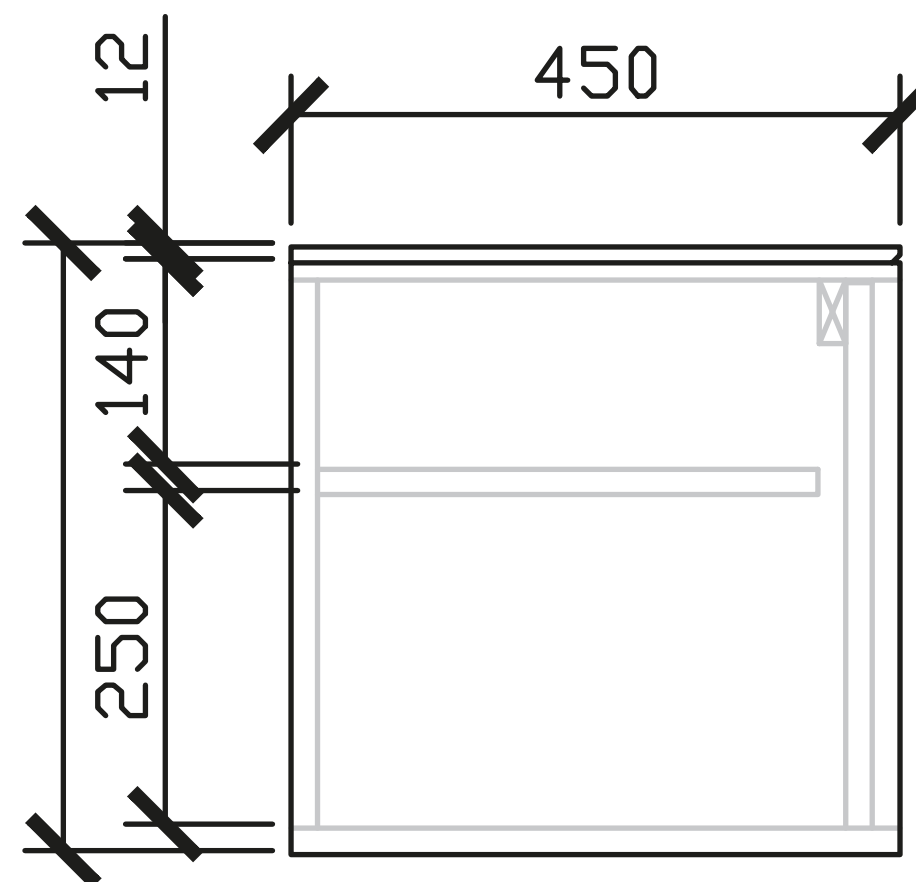

1800W x 450D x 450H

INTERNAL VIEW for all size

SIDE VIEW for all sizes