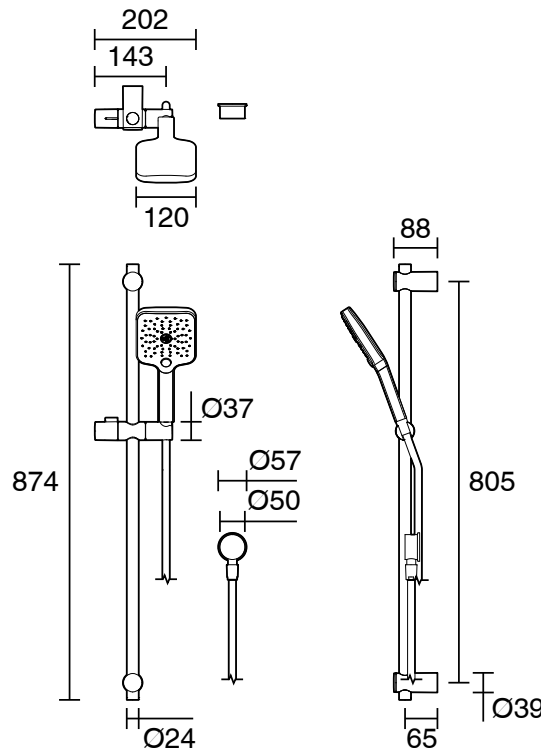

mizu

Mizu Soothe Single Rail Shower 3 Function with Wall Water Inlet Brushed Brass (5 Star)

4201034

SPECIFICATIONS	
Recommended Use	Domestic;Commercial;Hotel
Colour Finish	Brushed Brass
Max Continuous Working Pressure (kPa)	500
Max Continuous Working Temperature (deg C)	65
WARRANTY	
Warranty - Domestic Use (Years)	10
Spare Parts & Labour (Years)	1
<i>Please refer to Warranty Page for full Terms and Conditions</i>	

Disclaimer: Products in this specification manual must by regulation be installed by licensed and registered trade people. The manufacturer/distributor reserves the right to vary specifications or delete models from their range without prior notification. Dimensions are nominal measurements only. Dimensions and set-outs listed are correct at time of publication however the manufacturer/distributor takes no responsibility for printing errors.