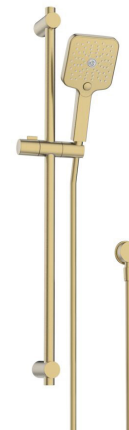

mizu

Mizu Soothe Single Rail Shower 3 Function with Wall Water Inlet Brushed Brass (5 Star)

4201034

SPECIFICATIONS	
Recommended Use	Domestic;Commercial;Hotel
Colour Finish	Brushed Brass
Max Continuous Working Pressure (kPa)	500
Max Continuous Working Temperature (deg C)	65
WARRANTY	
Warranty - Domestic Use (Years)	10
Spare Parts & Labour (Years)	1
<i>Please refer to Warranty Page for full Terms and Conditions</i>	