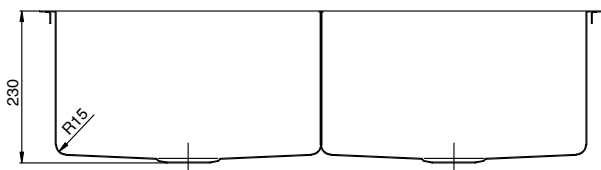

Dimensions are nominal measurements only.

CLEANING RECOMMENDATIONS:

We recommend the use of soapy water or approved cleaners. This product should not be cleaned with abrasive materials. Damage caused by any improper treatment is not covered by the product warranty. Refer to Warranty Conditions

Disclaimer: Products in this specification manual must by regulation be installed by licensed and registered trade people. The manufacturer/distributor reserves the right to vary specifications or delete models from their range without prior notification. Dimensions are nominal measurements only. Dimensions and set-outs listed are correct at time of publication however the manufacturer/distributor takes no responsibility for printing errors.

Published 07/06/2023

To see the complete Memo range go to www.reece.com.au