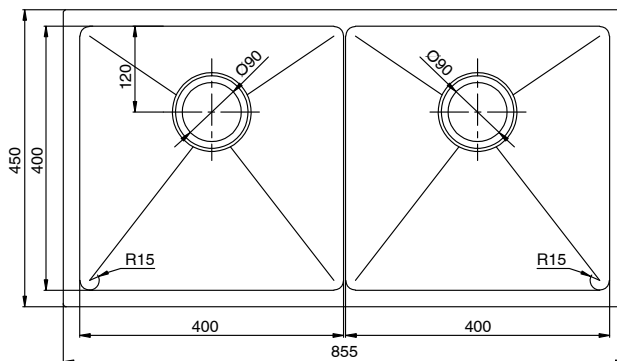

Dimensions are nominal measurements only.

CLEANING RECOMMENDATIONS:

We recommend the use of soapy water or approved cleaners. This product should not be cleaned with abrasive materials. Damage caused by any improper treatment is not covered by the product warranty. Refer to Warranty Conditions

Disclaimer: Products in this specification manual must by regulation be installed by licensed and registered trade people. The manufacturer/distributor reserves the right to vary specifications or delete models from their range without prior notification. Dimensions are nominal measurements only. Dimensions and set-outs listed are correct at time of publication however the manufacturer/distributor takes no responsibility for printing errors.

Published 07/06/2023

To see the complete Memo range go to www.reece.com.au