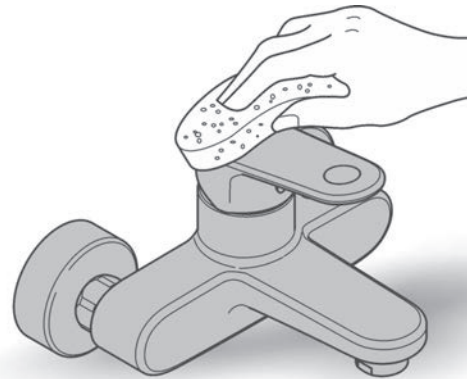

For applications where 500kPa static pressure is exceeded, a suitably certified pressure limiting valve must be installed to prevent high pressure damaging this product.

RAINSHOWER SMARTACTIVE  
130MM 3 FUNCTION HAND SHOWER  
MODEL # 4303003

Pure Freude  
an Wasser

Spare Parts

Pos.-nr.	Product Description	Order-nr.	Units per package
1	Hand piece	26574A00	1
2	Hose	28362A00	1
3	Wall Bracket	27074A04	1

48166000

SpeedClean

Pure Freude  
an Wasser

**GROHE**  