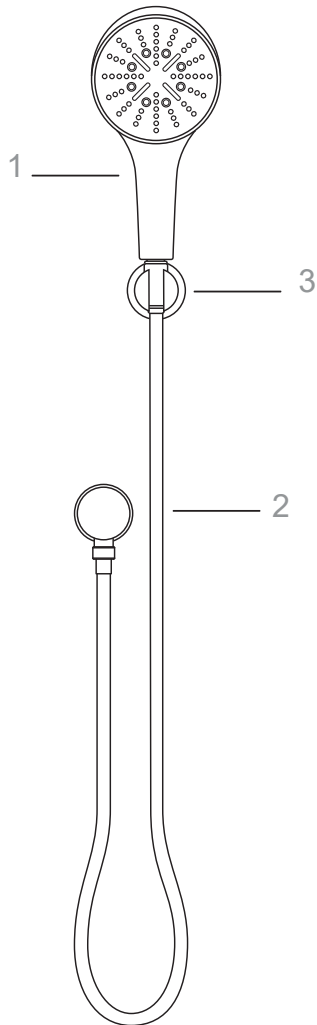

RAINSHOWER SMARTACTIVE

130MM 3 FUNCTION HAND SHOWER  
MODEL #4303003

Product Specifications

Pure Freude  
an Wasser

GROHE

**Product Description:**

**Rainshower Smartactive hand shower kit**

- Colour: Hard Graphite PVD
- Spray plate: Hard Graphite
- GROHE Rain including DripStop, Jet including DripStop, ActiveMassage
- GROHE Water Saving 9.5 l/min flow limiter
- GROHE DreamSpray perfect spray pattern
- GROHE SmartTip showering spray selection via push of a ring
- GROHE Long-Life finish
- SpeedClean anti-lime system
- Inner WaterGuide for a longer life
- Universal mounting system, fitting all standard shower hoses
- Suitable for instantaneous heater

**Suitable for High Pressure applications 150kPa – 500kPa**

Care must be taken by the installing tradesperson to ensure connecting threads do not damage the flow controller when installing this product.

For applications where 500kPa static pressure is exceeded, a suitably certified pressure limiting valve must be installed to prevent high pressure damaging this product.

RAINSHOWER SMARTACTIVE  
130MM 3 FUNCTION HAND SHOWER  
MODEL # 4303003

Pure Freude  
an Wasser

Spare Parts

Pos.-nr.	Product Description	Order-nr.	Units per package
1	Hand piece	26574A00	1
2	Hose	28362A00	1
3	Wall Bracket	27074A04	1

48166000

SpeedClean

Pure Freude  
an Wasser

**GROHE**  