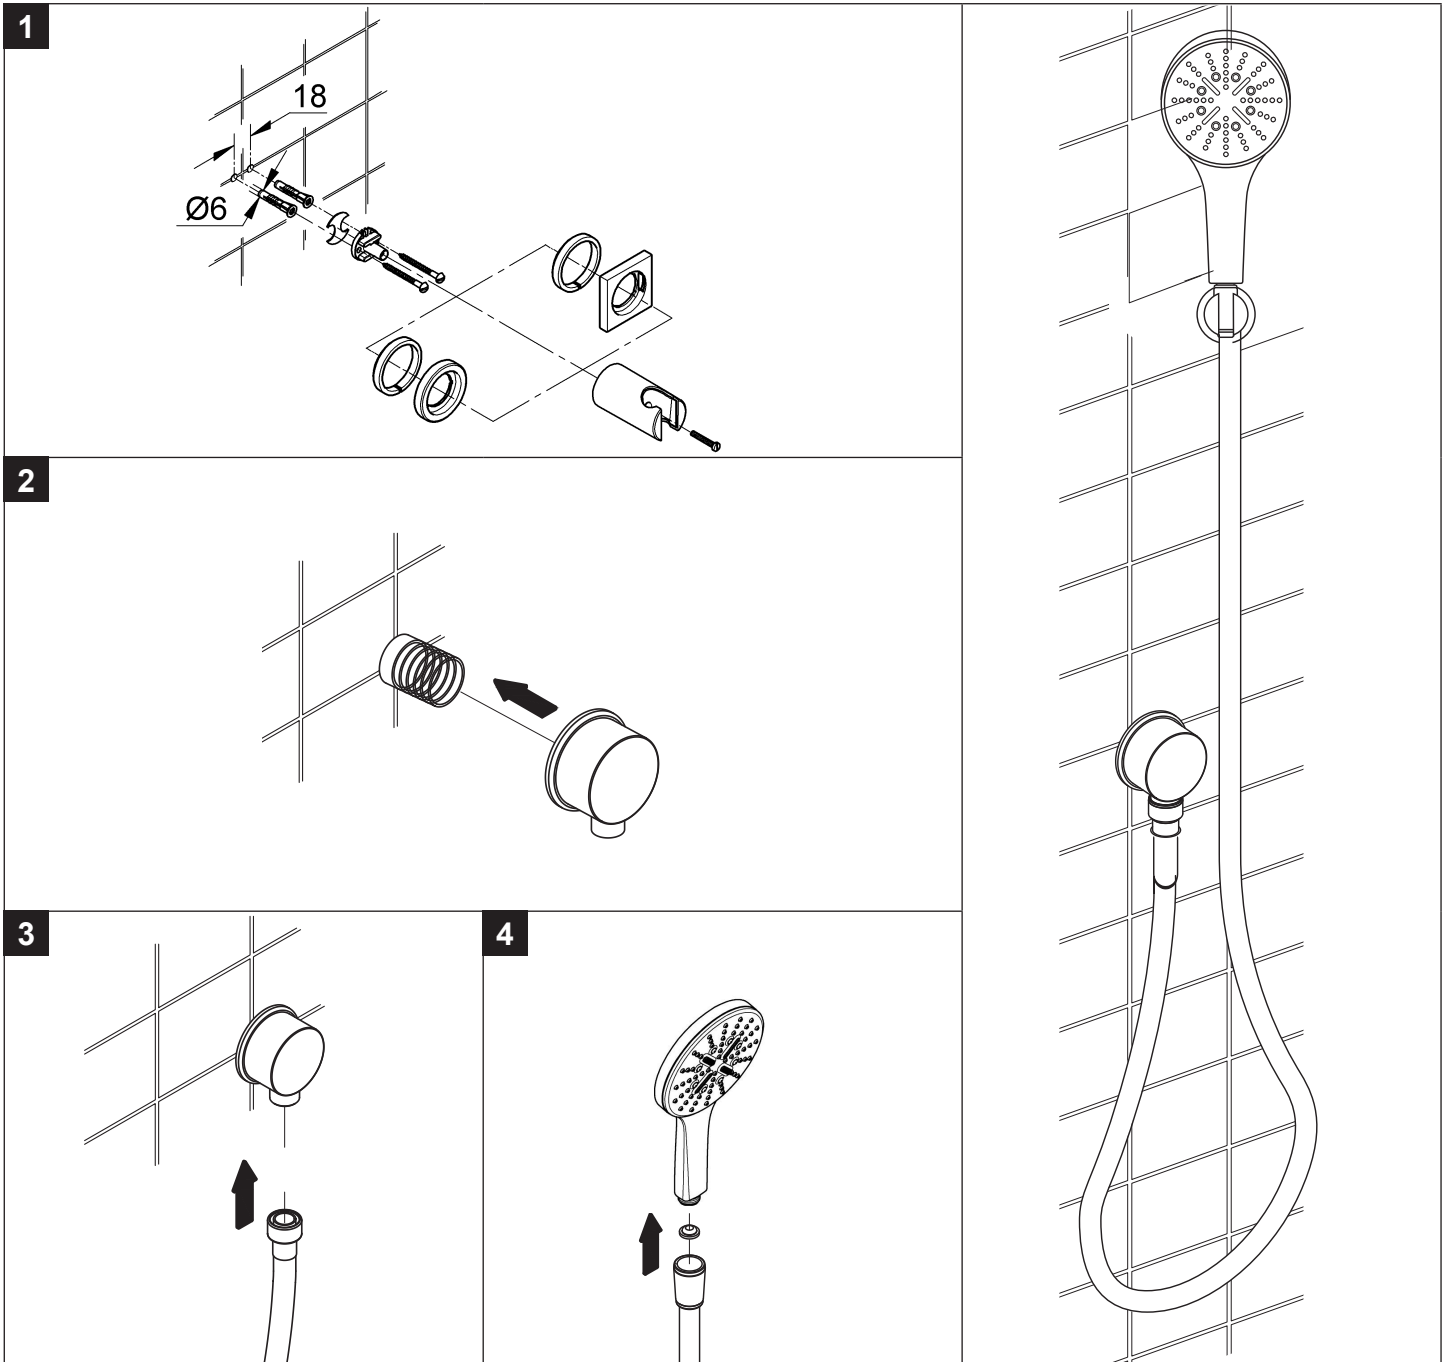

Installation

Installation Instructions

This shower is suitable for use with high pressure water applications. Using this product in conjunction with gravity-fed water heaters, low and unequal pressure supply systems, tempering valves & thermostatic mixing valves may result in unsatisfactory performance.

Suitable for High Pressure applications 150kPa – 500kPa

Care must be taken by the installing tradesperson to ensure connecting threads do not damage the flow controller when installing this product.

The installation tradesperson must ensure they install this product in accordance with AS/NZS 3500 and all other relating AS/NZS regulations that apply to the installation of this product.

Maximum static pressure of 500kPa.

For applications where 500kPa static pressure is exceeded, a suitably certified pressure limiting valve must be installed to prevent high pressure damaging this product.