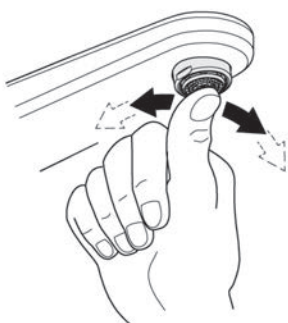

Pure Freude  
an Wasser

Spare Parts

Pos.-nr.	Product Description	Order-nr.	Units per package
1	Hand piece	26574A00	1
2	Hose	28362A00	1
3	Wall Bracket	27074A04	1

48166000

SpeedClean

Pure Freude  
an Wasser

**GROHE**  