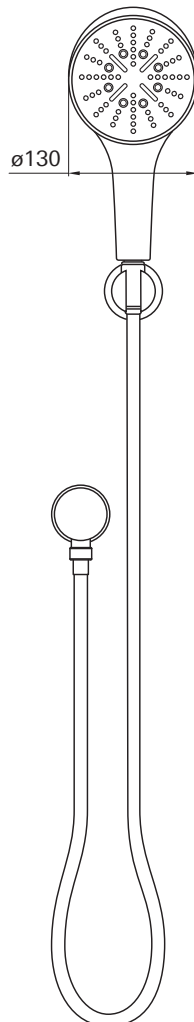

RAINSHOWER SMARTACTIVE

130MM 3 FUNCTION HAND SHOWER  
MODEL #4303003

Product Specifications

Pure Freude  
an Wasser

GROHE

**Product Description:**

**Rainshower Smartactive hand shower kit**

- Colour: Hard Graphite PVD
- Spray plate: Hard Graphite
- GROHE Rain including DripStop, Jet including DripStop, ActiveMassage
- GROHE Water Saving 9.5 l/min flow limiter
- GROHE DreamSpray perfect spray pattern
- GROHE SmartTip showering spray selection via push of a ring
- GROHE Long-Life finish
- SpeedClean anti-lime system
- Inner WaterGuide for a longer life
- Universal mounting system, fitting all standard shower hoses
- Suitable for instantaneous heater