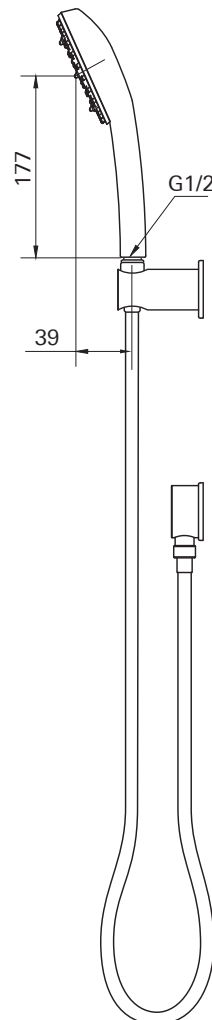

RAINSHOWER SMARTACTIVE

130MM 3 FUNCTION HAND SHOWER  
MODEL #4303003

Product Specifications

Pure Freude  
an Wasser

GROHE

**Product Description:**

**Rainshower Smartactive hand shower kit**

- Colour: Hard Graphite PVD
- Spray plate: Hard Graphite
- GROHE Rain including DripStop, Jet including DripStop, ActiveMassage
- GROHE Water Saving 9.5 l/min flow limiter
- GROHE DreamSpray perfect spray pattern
- GROHE SmartTip showering spray selection via push of a ring
- GROHE Long-Life finish
- SpeedClean anti-lime system
- Inner WaterGuide for a longer life
- Universal mounting system, fitting all standard shower hoses
- Suitable for instantaneous heater