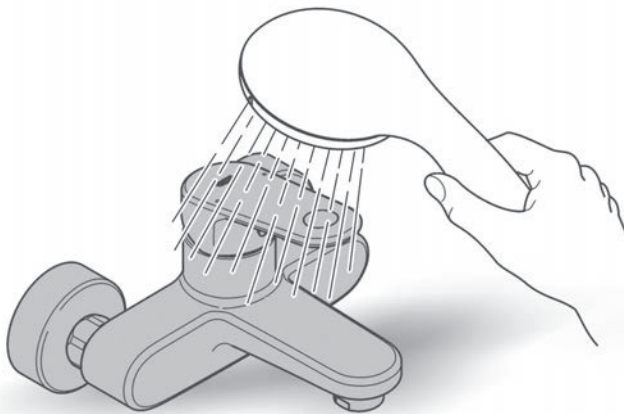

For applications where 500kPa static pressure is exceeded, a suitably certified pressure limiting valve must be installed to prevent high pressure damaging this product.

RAINSHOWER SMARTACTIVE  
130MM 3 FUNCTION HAND SHOWER  
MODEL # 4303003

Pure Freude  
an Wasser

Spare Parts

Pos.-nr.	Product Description	Order-nr.	Units per package
1	Hand piece	26574A00	1
2	Hose	28362A00	1
3	Wall Bracket	27074A04	1

48166000

SpeedClean

Pure Freude  
an Wasser

**GROHE**  