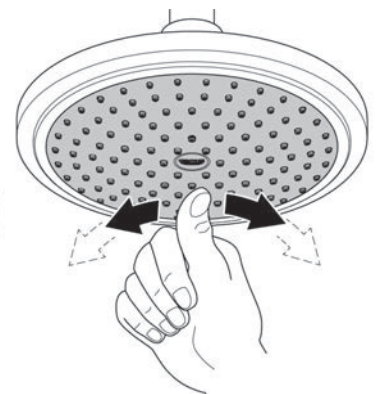

For applications where 500kPa static pressure is exceeded, a suitably certified pressure limiting valve must be installed to prevent high pressure damaging this product.

RAINSHOWER SMARTACTIVE  
130MM 3 FUNCTION HAND SHOWER  
MODEL # 4303003

Pure Freude  
an Wasser

Spare Parts

Pos.-nr.	Product Description	Order-nr.	Units per package
1	Hand piece	26574A00	1
2	Hose	28362A00	1
3	Wall Bracket	27074A04	1

48166000

SpeedClean

Pure Freude  
an Wasser

**GROHE**  