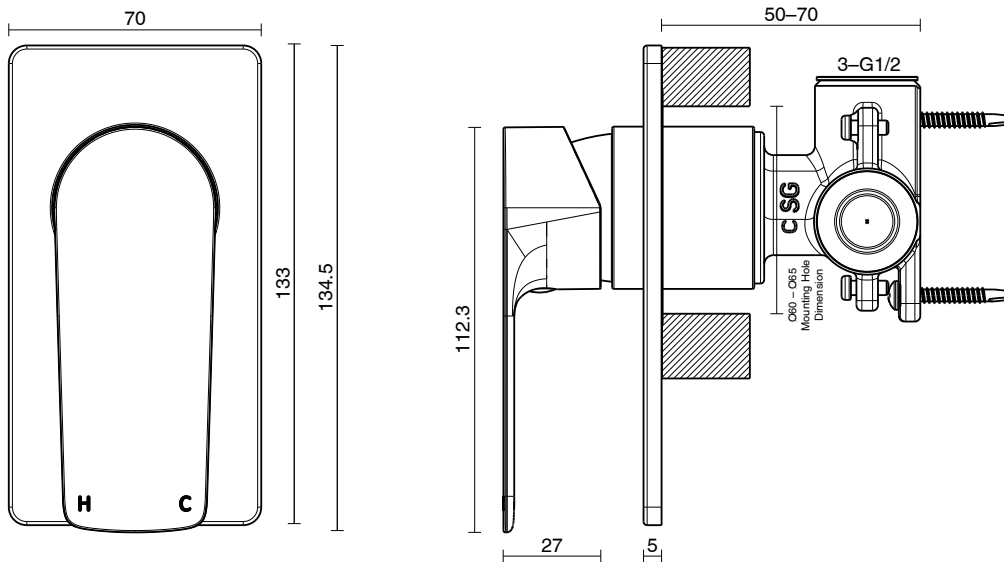

Milli Trace Shower Mixer Brushed Gunmetal

2266021

SPECIFICATIONS

Recommended Use	Domestic, Hotel & Commercial
Colour	Brushed Gunmetal
Finish	Brushed
Body Material	DR Brass
Recommended Pressure Range	150 - 500 kPa
Maximum Continuous Working Temperature	80 deg C
Suitable for Storage Tank Hot Water	Yes
Suitable for Continuous Flow Hot Water	Yes
Suitable for Gravity Feed Hot Water	No

WARRANTY

Warranty - Domestic Use	15 Years
Spare Parts & Labour	12 Months

Please refer to Warranty Page for full Terms and Conditions

Dimensions are nominal measurements only.

CLEANING RECOMMENDATIONS:

We recommend the use of soapy water or approved cleaners. This product should not be cleaned with abrasive materials. Damage caused by any improper treatment is not covered by the product warranty. Refer to Warranty Conditions

Disclaimer: Products in this specification manual must by regulation be installed by licensed and registered trade people. The manufacturer/distributor reserves the right to vary specifications or delete models from their range without prior notification. Dimensions are nominal measurements only. Dimensions and set-outs listed are correct at time of publication however the manufacturer/distributor takes no responsibility for printing errors.

Published 03/10/2022

To see the complete Milli range go to www.reece.com.au