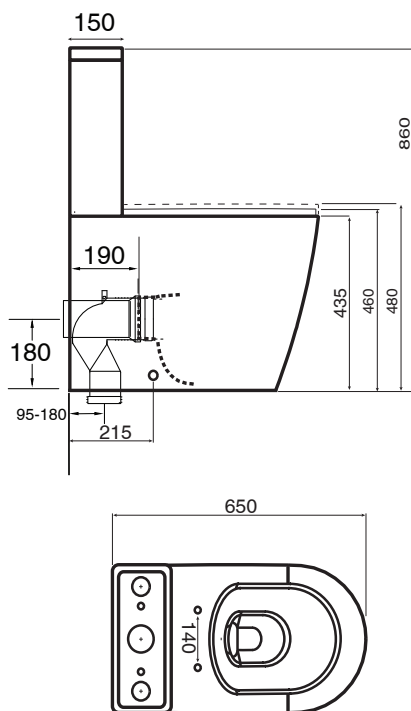

KADO

Kado Lux Close Coupled Back to Wall Overheight Back Inlet Toilet Suite with Soft Close Quick Release Seat (4 Star)

SPECIFICATIONS

Recommended Use	Domestic, Hotel & Commercial
Material	Vitreous China
Colour	White
Weight of Pan	33kg
Weight of Cistern	15kg
Water Inlet Position	Back Inlet
Toilet Seat	Soft Close Quick Release (Urea)
Seat Height	460min to 480max finished floor to top of seat for an ambulant installation to AS1428
Rim Configuration	Box Rim
Outlet Type	Universal S & P Converts to S Trap using plastic S-Bend (included)
S Trap Setout	95 - 180mm
P Trap Setout	180mm
Inlet Valve Pressure Rating	500kPa
Pan Fixing	Screwed to floor using brackets supplied and bedded with sealant

WARRANTY

Warranty - Domestic Use	10 Years
Spare Parts & Labour	12 Months

Please refer to Warranty Page for full Terms and Conditions

Dimensions are nominal measurements only.

Disclaimer: Products in this specification manual must by regulation be installed by licensed and registered trade people. The manufacturer/distributor reserves the right to vary specifications or delete models from their range without prior notification. Dimensions are nominal measurements only. Dimensions and set-outs listed are correct at time of publication however the manufacturer/distributor takes no responsibility for printing errors.