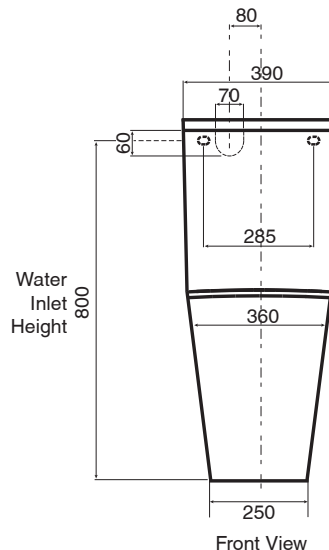

KADO

Kado Lux Close Coupled Back to Wall Overheight Back Inlet Toilet Suite with Soft Close Quick Release Seat (4 Star)

SPECIFICATIONS

Recommended Use	Domestic, Hotel & Commercial
Material	Vitreous China
Colour	White
Weight of Pan	33kg
Weight of Cistern	15kg
Water Inlet Position	Back Inlet
Toilet Seat	Soft Close Quick Release (Urea)
Seat Height	460min to 480max finished floor to top of seat for an ambulant installation to AS1428
Rim Configuration	Box Rim
Outlet Type	Universal S & P Converts to S Trap using plastic S-Bend (included)
S Trap Setout	95 - 180mm
P Trap Setout	180mm
Inlet Valve Pressure Rating	500kPa
Pan Fixing	Screwed to floor using brackets supplied and bedded with sealant

WARRANTY

Warranty - Domestic Use	10 Years
Spare Parts & Labour	12 Months

Please refer to Warranty Page for full Terms and Conditions

Dimensions are nominal measurements only.

Disclaimer: Products in this specification manual must by regulation be installed by licensed and registered trade people. The manufacturer/distributor reserves the right to vary specifications or delete models from their range without prior notification. Dimensions are nominal measurements only. Dimensions and set-outs listed are correct at time of publication however the manufacturer/distributor takes no responsibility for printing errors.

Published 23/11/2020

CLEANING RECOMMENDATIONS:

We recommend the use of soapy water or approved cleaners. This product should not be cleaned with abrasive materials. Damage caused by any improper treatment is not covered by the product warranty. Refer to Warranty Conditions.