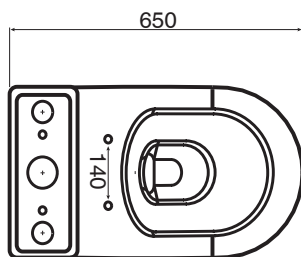

KADO

Kado Lux Close Coupled Back to Wall Overheight Back Inlet Toilet Suite with Soft Close Quick Release Seat (4 Star)

SPECIFICATIONS

Recommended Use	Domestic, Hotel & Commercial
Material	Vitreous China
Colour	White
Weight of Pan	33kg
Weight of Cistern	15kg
Water Inlet Position	Back Inlet
Toilet Seat	Soft Close Quick Release (Urea)
Seat Height	460min to 480max finished floor to top of seat for an ambulant installation to AS1428
Rim Configuration	Box Rim
Outlet Type	Universal S & P Converts to S Trap using plastic S-Bend (included)
S Trap Setout	95 - 180mm
P Trap Setout	180mm
Inlet Valve Pressure Rating	500kPa
Pan Fixing	Screwed to floor using brackets supplied and bedded with sealant

WARRANTY

Warranty - Domestic Use	10 Years
Spare Parts & Labour	12 Months

Please refer to Warranty Page for full Terms and Conditions

Dimensions are nominal measurements only.

Disclaimer: Products in this specification manual must by regulation be installed by licensed and registered trade people. The manufacturer/distributor reserves the right to vary specifications or delete models from their range without prior notification. Dimensions are nominal measurements only. Dimensions and set-outs listed are correct at time of publication however the manufacturer/distributor takes no responsibility for printing errors.