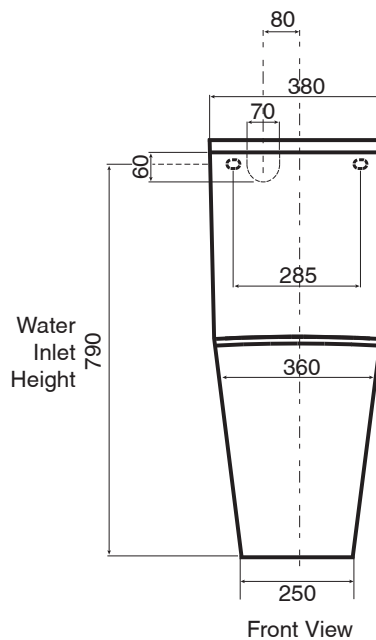

KADO

Kado Lux Close Coupled Back to Wall Overheight Back Inlet Toilet Suite with Soft Close Quick Release Seat (4 Star)

SPECIFICATIONS

Recommended Use	Domestic, Hotel & Commercial
Material	Vitreous China
Colour	White
Weight of Pan	33kg
Weight of Cistern	15kg
Water Inlet Position	Back Inlet
Toilet Seat	Soft Close Quick Release (Urea)
Seat Height	460min to 480max finished floor to top of seat for an ambulant installation to AS1428
Rim Configuration	Box Rim
Outlet Type	Universal S & P Converts to S Trap using plastic S-Bend (included)
S Trap Setout	95 - 180mm
P Trap Setout	180mm
Inlet Valve Pressure Rating	500kPa
Pan Fixing	Screwed to floor using brackets supplied and bedded with sealant

WARRANTY

Warranty - Domestic Use	10 Years
Spare Parts & Labour	12 Months

Please refer to Warranty Page for full Terms and Conditions

Dimensions are nominal measurements only.

Disclaimer: Products in this specification manual must by regulation be installed by licensed and registered trade people. The manufacturer/distributor reserves the right to vary specifications or delete models from their range without prior notification. Dimensions are nominal measurements only. Dimensions and set-outs listed are correct at time of publication however the manufacturer/distributor takes no responsibility for printing errors.

Published 10/08/2020

CLEANING RECOMMENDATIONS:

We recommend the use of soapy water or approved cleaners. This product should not be cleaned with abrasive materials. Damage caused by any improper treatment is not covered by the product warranty. Refer to Warranty Conditions.