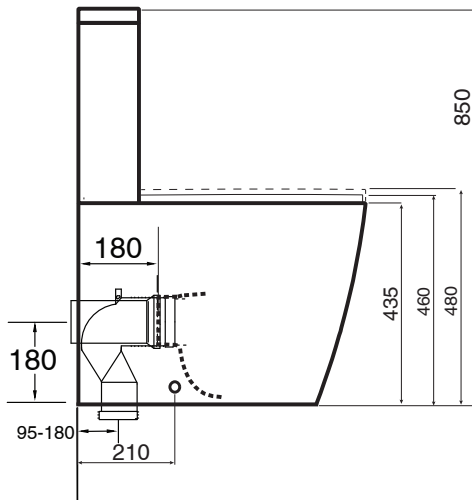

KADO

Kado Lux Close Coupled Back to Wall Overheight Back Inlet Toilet Suite with Soft Close Quick Release Seat (4 Star)

SPECIFICATIONS

Recommended Use	Domestic, Hotel & Commercial
Material	Vitreous China
Colour	White
Weight of Pan	33kg
Weight of Cistern	15kg
Water Inlet Position	Back Inlet
Toilet Seat	Soft Close Quick Release (Urea)
Seat Height	460min to 480max finished floor to top of seat for an ambulant installation to AS1428
Rim Configuration	Box Rim
Outlet Type	Universal S & P Converts to S Trap using plastic S-Bend (included)
S Trap Setout	95 - 180mm
P Trap Setout	180mm
Inlet Valve Pressure Rating	500kPa
Pan Fixing	Screwed to floor using brackets supplied and bedded with sealant

WARRANTY

Warranty - Domestic Use	10 Years
Spare Parts & Labour	12 Months

Please refer to Warranty Page for full Terms and Conditions

Dimensions are nominal measurements only.

Disclaimer: Products in this specification manual must by regulation be installed by licensed and registered trade people. The manufacturer/distributor reserves the right to vary specifications or delete models from their range without prior notification. Dimensions are nominal measurements only. Dimensions and set-outs listed are correct at time of publication however the manufacturer/distributor takes no responsibility for printing errors.