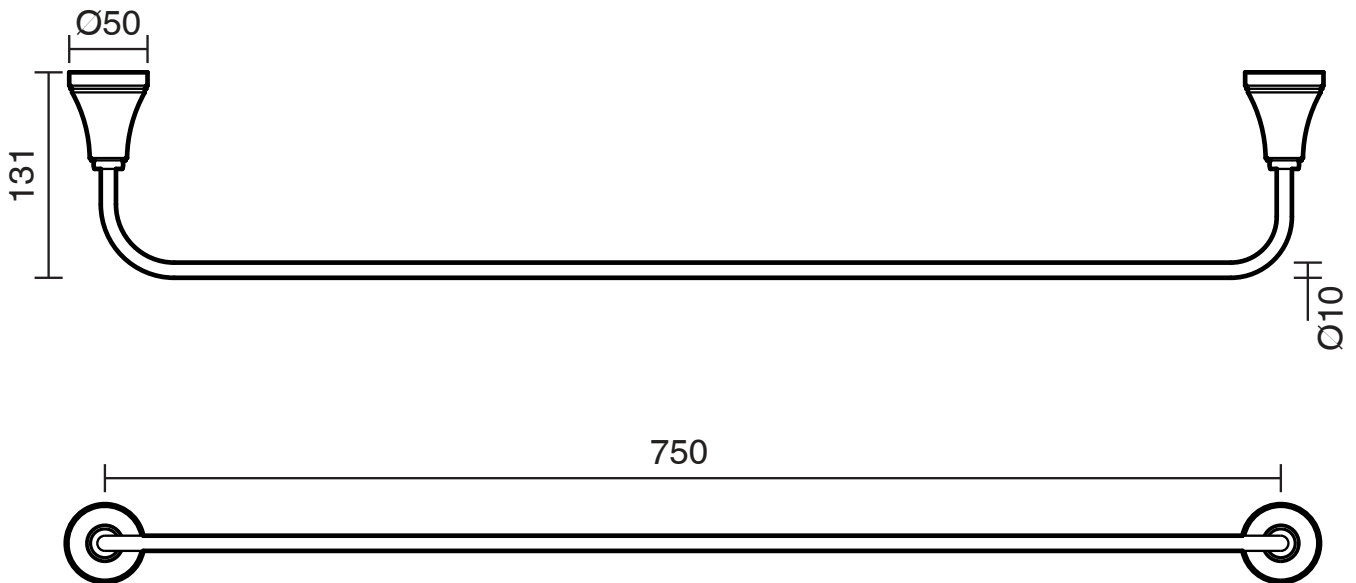

KADO

Kado Era Single Towel Rail 750mm Brushed Nickel

9512111

SPECIFICATIONS

Recommended Use	Domestic, Hotel & Commercial
Colour	Brushed Nickel
Material	Zinc/Steel

WARRANTY

Replacement Only - Domestic Use	10 Years
Parts Replacement Only	12 Months

Please refer to Warranty Page for full Terms and Conditions

Dimensions are nominal measurements only.

CLEANING RECOMMENDATIONS:

We recommend the use of soapy water or approved cleaners. This product should not be cleaned with abrasive materials. Damage caused by any improper treatment is not covered by the product warranty. Refer to Warranty Conditions

Disclaimer: Products in this specification manual must by regulation be installed by licensed and registered trade people. The manufacturer/distributor reserves the right to vary specifications or delete models from their range without prior notification. Dimensions are nominal measurements only. Dimensions and set-outs listed are correct at time of publication however the manufacturer/distributor takes no responsibility for printing errors.

Published 12/10/2023

To see the complete Kado range go to www.reece.com.au