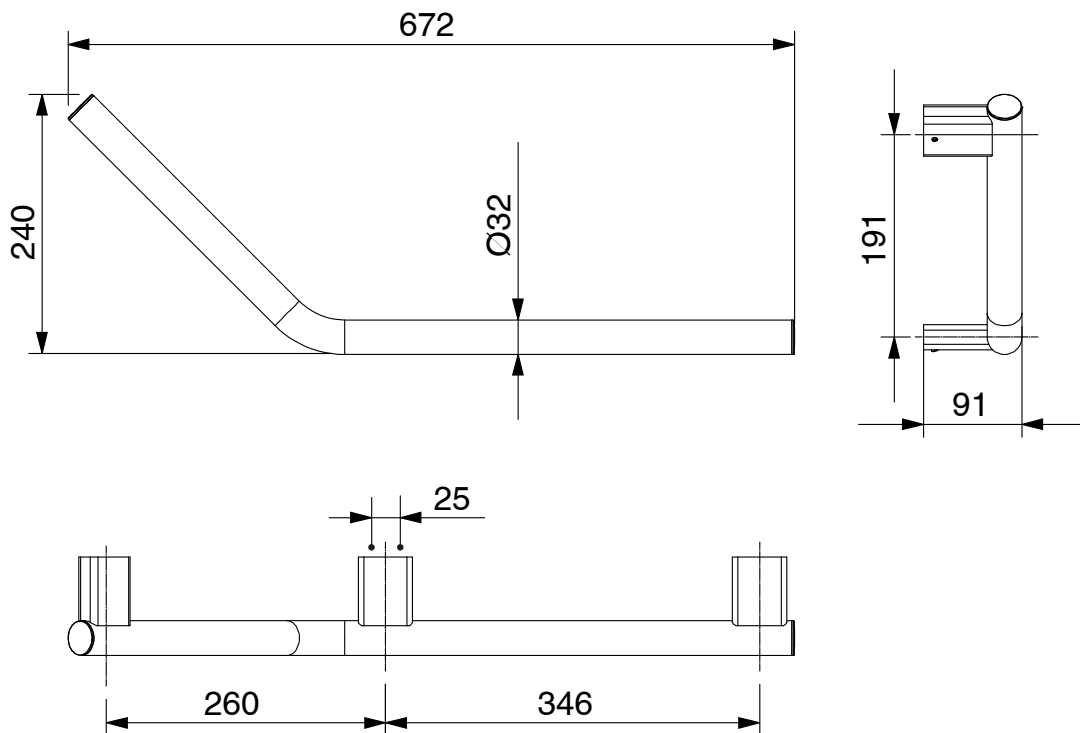

## Mizu Drift Assisted Living Angled Grab Rail Right 260mm x 346mm 135 Degree Brushed Nickel

2265147

### SPECIFICATIONS

Recommended Use	Domestic, Hotel & Commercial
Colour	Brushed Nickel
Material	Brass & Zinc
Weight Capacity	150 kg
Fixings	Triple

Dimensions are nominal measurements only.