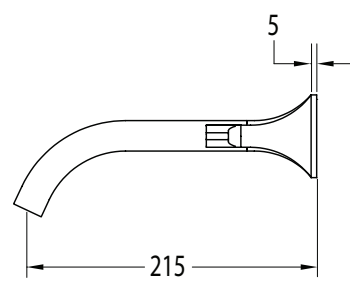

SUSSEX

Sussex Oria Wall Bath Set 215mm PVD Brushed Bronze

2265687

SPECIFICATIONS

Recommended Use	Residential;Commercial
Colour Finish	Brushed Bronze
Primary Material	DR Brass
Recommended Pressure Range	150 - 500 kPa as per AS3500
Max Continuous Working Temperature (deg C)	65
Min Continuous Working Temperature (deg C)	1

WARRANTY

Residential Use (Years)	40
Commercial Use (Years)	10

Please refer to Sussex Warranty page for full Terms and Conditions

Dimensions are nominal measurements only.

CLEANING RECOMMENDATIONS:

We recommend the use of soapy water or approved cleaners. This product should not be cleaned with abrasive materials. Damage caused by any improper treatment is not covered by the product warranty. Refer to Warranty Conditions

Disclaimer: Products in this specification manual must by regulation be installed by licensed and registered trade people. The manufacturer/distributor reserves the right to vary specifications or delete models from their range without prior notification. Dimensions are nominal measurements only. Dimensions and set-outs listed are correct at time of publication however the manufacturer/distributor takes no responsibility for printing errors.

Published 30/03/2026

To see the complete Sussex range go to www.reece.com.au