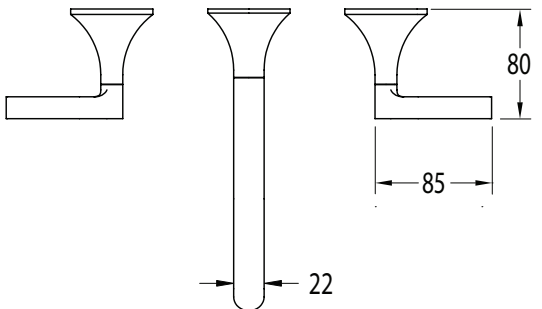

SUSSEX

Sussex Oria Wall Bath Set 215mm PVD Brushed Bronze

2265687

SPECIFICATIONS

Recommended Use	Residential;Commercial
Colour Finish	Brushed Bronze
Primary Material	DR Brass
Recommended Pressure Range	150 - 500 kPa as per AS3500
Max Continuous Working Temperature (deg C)	65
Min Continuous Working Temperature (deg C)	1

WARRANTY

Residential Use (Years)	40
Commercial Use (Years)	10

Please refer to Sussex Warranty page for full Terms and Conditions

Dimensions are nominal measurements only.

CLEANING RECOMMENDATIONS:

We recommend the use of soapy water or approved cleaners. This product should not be cleaned with abrasive materials. Damage caused by any improper treatment is not covered by the product warranty. Refer to Warranty Conditions

Disclaimer: Products in this specification manual must by regulation be installed by licensed and registered trade people. The manufacturer/distributor reserves the right to vary specifications or delete models from their range without prior notification. Dimensions are nominal measurements only. Dimensions and set-outs listed are correct at time of publication however the manufacturer/distributor takes no responsibility for printing errors.

Published 30/03/2026

To see the complete Sussex range go to www.reece.com.au