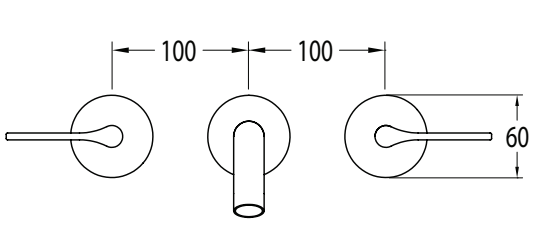

SUSSEX

Sussex Oria Wall Bath Set 215mm PVD Brushed Bronze

2265687

SPECIFICATIONS

Recommended Use	Residential;Commercial
Colour Finish	Brushed Bronze
Primary Material	DR Brass
Recommended Pressure Range	150 - 500 kPa as per AS3500
Max Continuous Working Temperature (deg C)	65
Min Continuous Working Temperature (deg C)	1

WARRANTY

Residential Use (Years)	40
Commercial Use (Years)	10

Please refer to Sussex Warranty page for full Terms and Conditions

Dimensions are nominal measurements only.

CLEANING RECOMMENDATIONS:

We recommend the use of soapy water or approved cleaners. This product should not be cleaned with abrasive materials. Damage caused by any improper treatment is not covered by the product warranty. Refer to Warranty Conditions

Disclaimer: Products in this specification manual must by regulation be installed by licensed and registered trade people. The manufacturer/distributor reserves the right to vary specifications or delete models from their range without prior notification. Dimensions are nominal measurements only. Dimensions and set-outs listed are correct at time of publication however the manufacturer/distributor takes no responsibility for printing errors.

Published 30/03/2026

To see the complete Sussex range go to www.reece.com.au