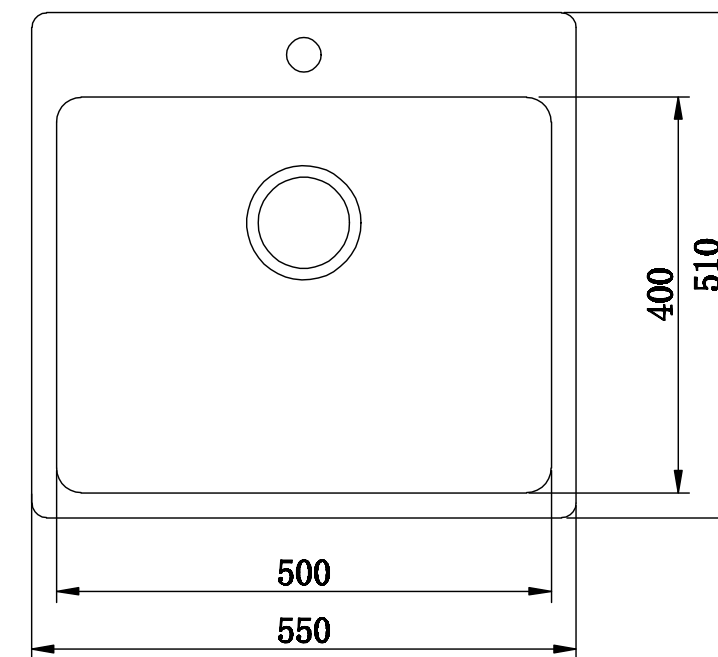

530mm

R15mm

Memo Hugo Black Granite Sink Inset Mount Installation

Reece Code: 2402893 Memo Hugo Ext Sgl Bowl 1th G/Black

**Please note that cutout template is provided as a guide only.
This cutout template should be checked against actual sink unit
to determine correct fit.**

Approved Rachel Lewis 12 May 2021

490mm