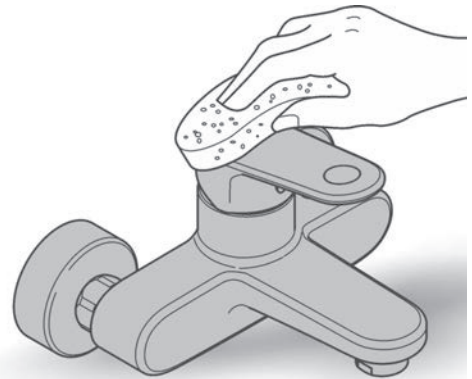

- Includes:**  
Shower outlet elbow, 1/2" male thread with round escutcheon protected against backflow

Installation instructions

**PLEASE NOTE-** Requires female thread in wall for male thread installation wall elbow

**Suitable for High Pressure applications 150kPa – 500kPa**

Care must be taken by the installing tradesperson to ensure connecting threads do not damage the flow controller when installing this product.

For applications where 500kPa static pressure is exceeded, a suitably certified pressure limiting valve must be installed to prevent high pressure damaging this product.

48166000

SpeedClean

Pure Freude  
an Wasser