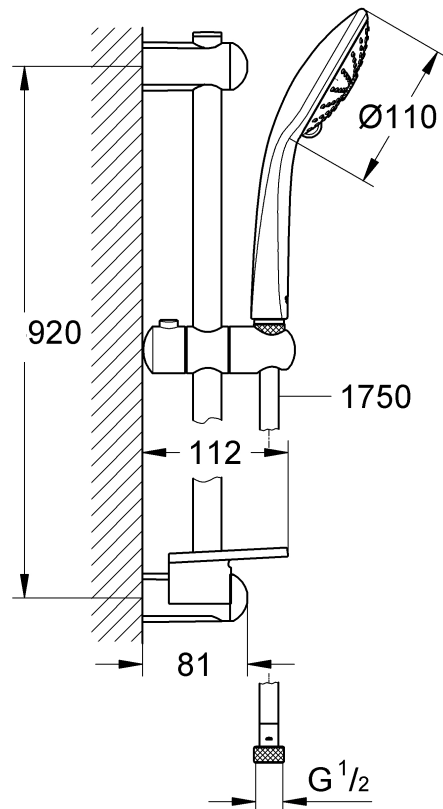

EUPHORIA 110 MASSAGE  
3 FUNCTION RAIL SHOWER  
MODEL #27226A01

Pure Freude  
an Wasser

Product Specifications

**Product Description:**  
**3 Function Rail Shower**

**Standard Specification:**

- GROHE EcoJoy® 9 litres p/min
- GROHE DreamSpray® 3 sprays
- GROHE Rain, massage & SmartRain
- GROHE StarLight® PVD HARD GRAPHITE FINISH
- GROHE EASY REACH tray
- GROHE QuickFix® Plus adjustable upper bracket for adaption to existing drilling holes
- Twistfree 1750mm hose
- 900mm rail

- Includes:**  
Shower outlet elbow, 1/2" male thread with round escutcheon protected against backflow

Installation instructions

**PLEASE NOTE-** Requires female thread in wall for male thread installation wall elbow

**Suitable for High Pressure applications 150kPa – 500kPa**

Care must be taken by the installing tradesperson to ensure connecting threads do not damage the flow controller when installing this product.