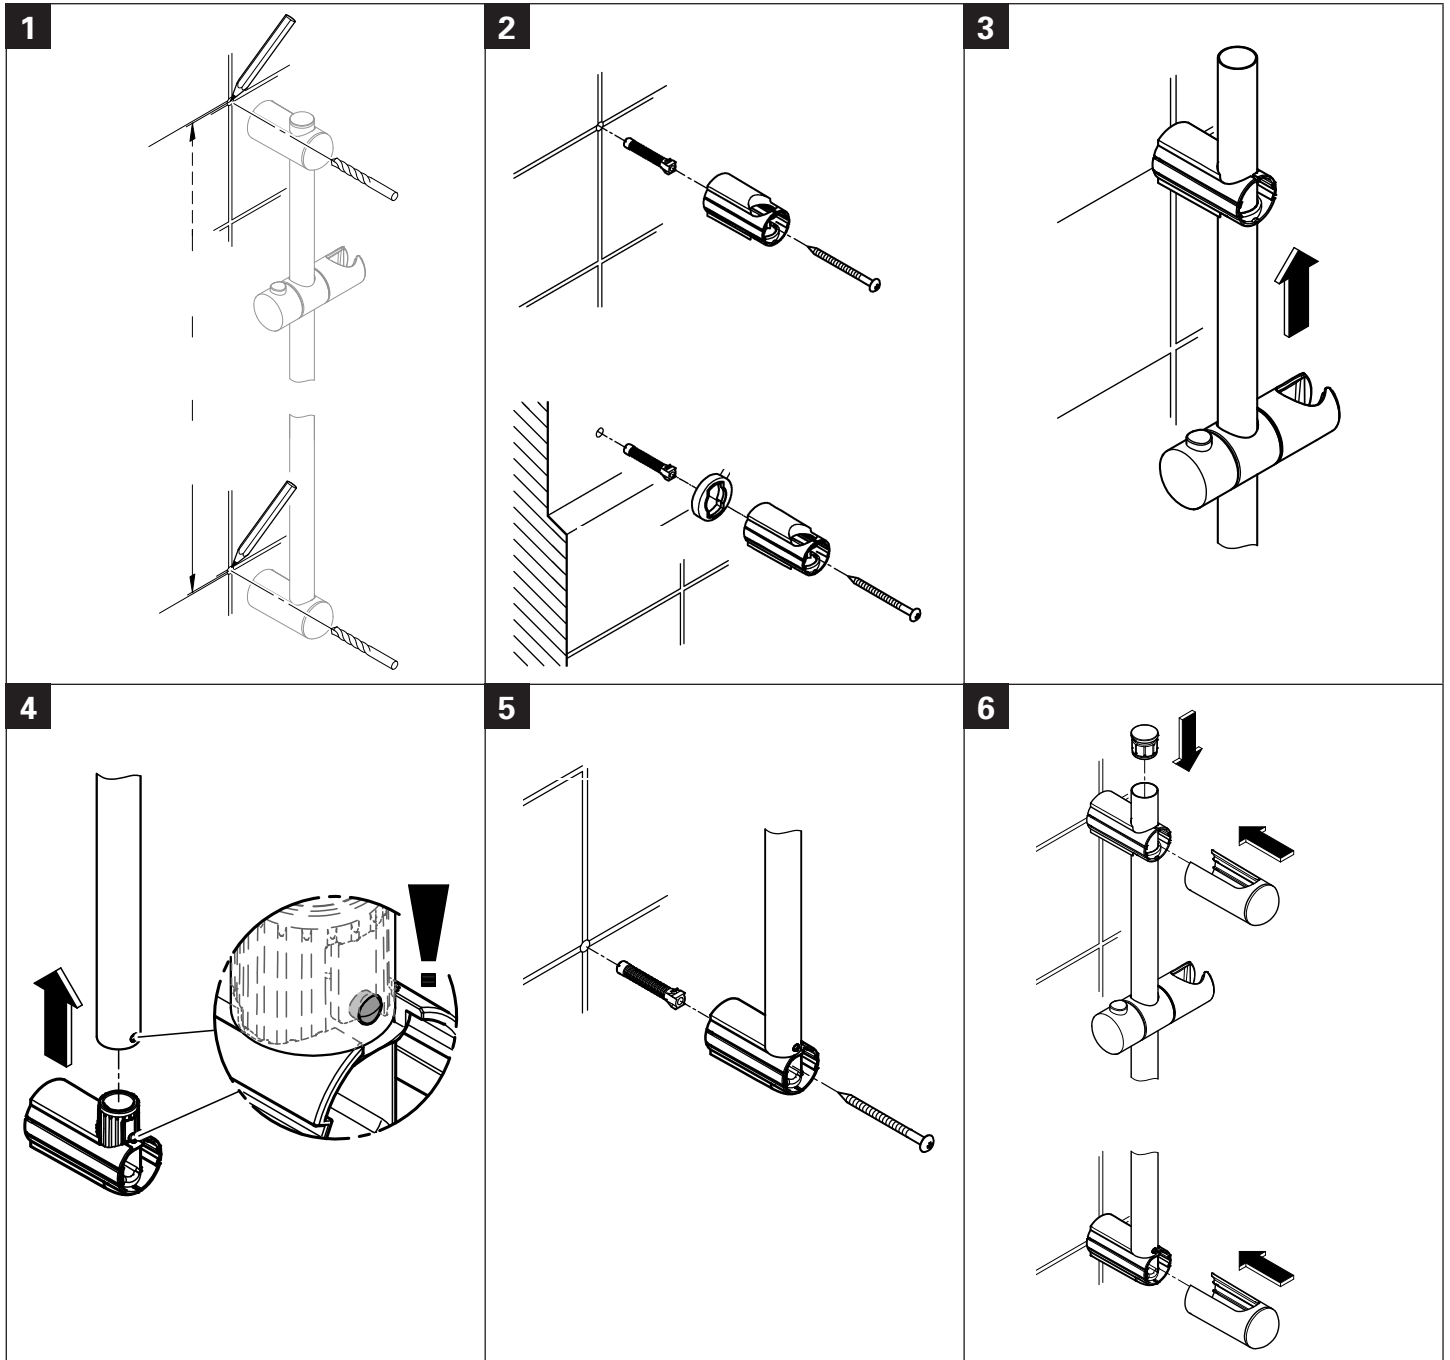

EUPHORIA 110 MASSAGE  
3 FUNCTION RAIL SHOWER  
MODEL #27226A01

Pure Freude  
an Wasser

Product Specifications

**Product Description:**  
**3 Function Rail Shower**

**Standard Specification:**

- GROHE EcoJoy® 9 litres p/min
- GROHE DreamSpray® 3 sprays
- GROHE Rain, massage & SmartRain
- GROHE StarLight® PVD HARD GRAPHITE FINISH
- GROHE EASY REACH tray
- GROHE QuickFix® Plus adjustable upper bracket for adaption to existing drilling holes
- Twistfree 1750mm hose
- 900mm rail

- Includes:**  
Shower outlet elbow, 1/2" male thread with round escutcheon protected against backflow

Installation instructions

**PLEASE NOTE-** Requires female thread in wall for male thread installation wall elbow