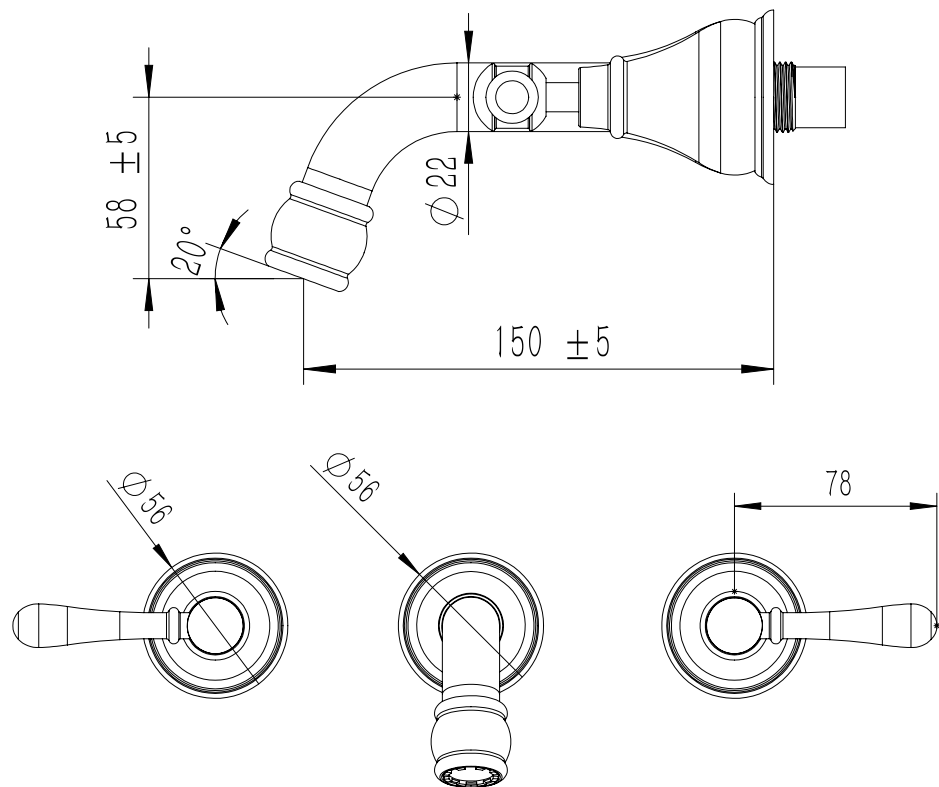

Dimensions are nominal measurements only.

CLEANING RECOMMENDATIONS:

We recommend the use of soapy water or approved cleaners. This product should not be cleaned with abrasive materials. Damage caused by any improper treatment is not covered by the product warranty. Refer to Warranty Conditions

Disclaimer: Products in this specification manual must by regulation be installed by licensed and registered trade people. The manufacturer/distributor reserves the right to vary specifications or delete models from their range without prior notification. Dimensions are nominal measurements only. Dimensions and set-outs listed are correct at time of publication however the manufacturer/distributor takes no responsibility for printing errors.

Published 01/06/2020

To see the complete Milli range go to www.reece.com.au