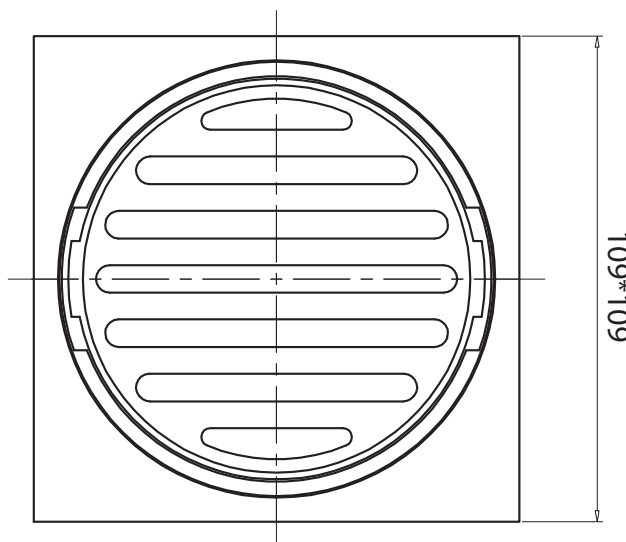

Mizu Drift Brass Trapscrew Grate Square 100mm Matte Black

246011

SPECIFICATIONS

Recommended Use	Domestic, Hotel & Commercial
Material	Brass
Colour	Matte Black
Finish	Matte

WARRANTY

Replacement Only - Domestic Use	12 Months

Please refer to Warranty Page for full Terms and Conditions

Dimensions are nominal measurements only.

CLEANING RECOMMENDATIONS:

We recommend using a soft cloth or moist sponge with soapy water or mild detergent. Rinse with clean water, towel dry after cleaning. Clean regularly to protect surface finish. Do not use chemical or abrasive cleaners, avoid using a scrubbing brush or scourer sponge to clean. A soft brush can be used for hard to reach places. Damage caused by any improper treatment is not covered by the product warranty. Refer to Warranty Conditions.

Disclaimer: Products in this specification manual must by regulation be installed by licensed and registered trade people. The manufacturer/distributor reserves the right to vary specifications or delete models from their range without prior notification. Dimensions are nominal measurements only. Dimensions and set-outs listed are correct at time of publication however the manufacturer/distributor takes no responsibility for printing errors.

Published 22/12/2021

To see the complete Mizu range go to www.reece.com.au