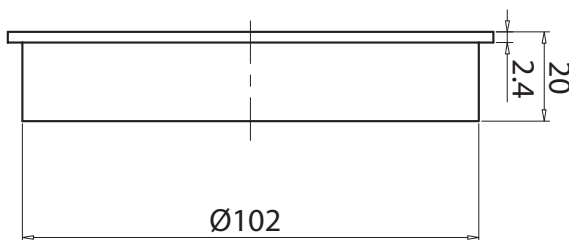

Mizu Drift Brass Trapscrew Grate Square 100mm Matte Black

246011

SPECIFICATIONS

Recommended Use	Domestic, Hotel & Commercial
Material	Brass
Colour	Matte Black
Finish	Matte

WARRANTY

Replacement Only - Domestic Use	12 Months

Please refer to Warranty Page for full Terms and Conditions

Dimensions are nominal measurements only.

CLEANING RECOMMENDATIONS:

We recommend using a soft cloth or moist sponge with soapy water or mild detergent. Rinse with clean water, towel dry after cleaning. Clean regularly to protect surface finish. Do not use chemical or abrasive cleaners, avoid using a scrubbing brush or scourer sponge to clean. A soft brush can be used for hard to reach places. Damage caused by any improper treatment is not covered by the product warranty. Refer to Warranty Conditions.

Disclaimer: Products in this specification manual must by regulation be installed by licensed and registered trade people. The manufacturer/distributor reserves the right to vary specifications or delete models from their range without prior notification. Dimensions are nominal measurements only. Dimensions and set-outs listed are correct at time of publication however the manufacturer/distributor takes no responsibility for printing errors.

Published 22/12/2021

To see the complete Mizu range go to www.reece.com.au