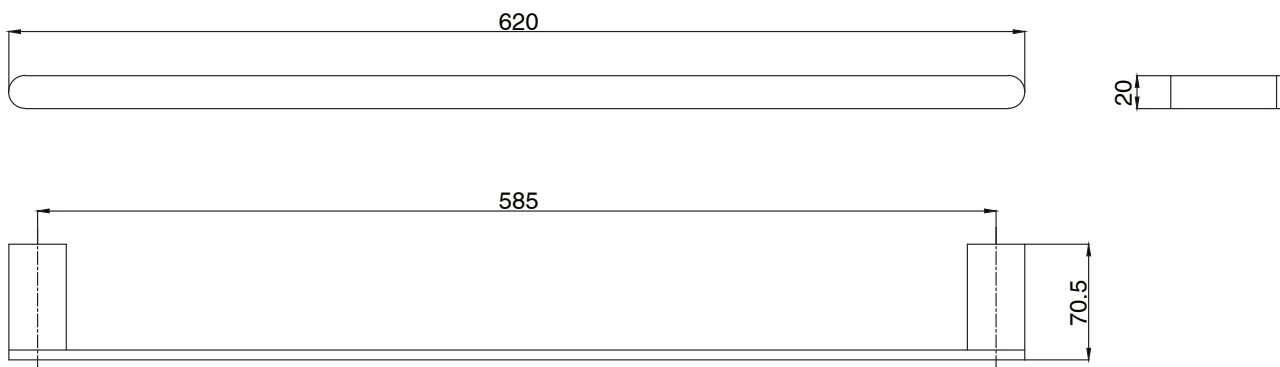

mizu

Mizu Soothe Single Towel Rail 600mm Brushed Brass

2266087

SPECIFICATIONS

Recommended Use	Domestic;Hotel;Commercial
Colour Finish	Brushed Brass
Primary Material	Zinc

WARRANTY

Replacement Only - Domestic Use (Years)	10
Parts Replacement Only (Years)	1

Please refer to Warranty Page for full Terms and Conditions

Dimensions are nominal measurements only.

CLEANING RECOMMENDATIONS:

We recommend the use of soapy water or approved cleaners. This product should not be cleaned with abrasive materials. Damage caused by any improper treatment is not covered by the product warranty. Refer to Warranty Conditions

Disclaimer: Products in this specification manual must by regulation be installed by licensed and registered trade people. The manufacturer/distributor reserves the right to vary specifications or delete models from their range without prior notification. Dimensions are nominal measurements only. Dimensions and set-outs listed are correct at time of publication however the manufacturer/distributor takes no responsibility for printing errors.

Published 25/11/2024

To see the complete Mizu range go to www.reece.com.au