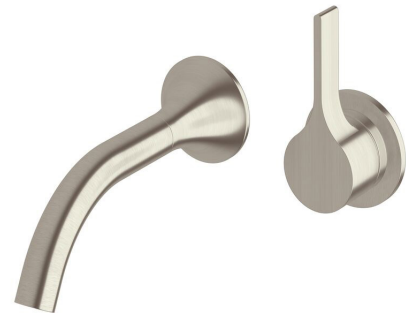

Milli Oria Wall Basin Mixer Outlet System 165mm PVD Brushed Nickel (5 Star)

2265633

SPECIFICATIONS

Recommended Use	Domestic, Hotel & Commercial
Colour	Nickel
Finish	Brushed
Material	Brass
Recommended Pressure Range	250-500kPa
Maximum Continuous Working Temperature	65 deg C
Suitable for Storage Tank Hot Water	Yes
Suitable for Continuous Flow Hot Water	Yes
Suitable for Gravity Feed Hot Water	No

WARRANTY

Warranty - Domestic Use	15 Years
Spare Parts & Labour	12 Months

Please refer to Warranty Page for full Terms and Conditions

Dimensions are nominal measurements only.

CLEANING RECOMMENDATIONS:

We recommend the use of soapy water or approved cleaners. This product should not be cleaned with abrasive materials. Damage caused by any improper treatment is not covered by the product warranty. Refer to Warranty Conditions

Disclaimer: Products in this specification manual must by regulation be installed by licensed and registered trade people. The manufacturer/distributor reserves the right to vary specifications or delete models from their range without prior notification. Dimensions are nominal measurements only. Dimensions and set-outs listed are correct at time of publication however the manufacturer/distributor takes no responsibility for printing errors.

Published 02/07/2021

To see the complete Milli range go to www.reece.com.au