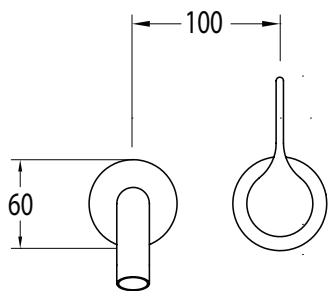

Milli Oria Wall Basin Mixer Outlet System 165mm PVD Brushed Nickel (5 Star)

2265633

SPECIFICATIONS

Recommended Use	Domestic, Hotel & Commercial
Colour	Nickel
Finish	Brushed
Material	Brass
Recommended Pressure Range	250-500kPa
Maximum Continuous Working Temperature	65 deg C
Suitable for Storage Tank Hot Water	Yes
Suitable for Continuous Flow Hot Water	Yes
Suitable for Gravity Feed Hot Water	No

WARRANTY

Warranty - Domestic Use	15 Years
Spare Parts & Labour	12 Months

Please refer to Warranty Page for full Terms and Conditions

Dimensions are nominal measurements only.

CLEANING RECOMMENDATIONS:

We recommend the use of soapy water or approved cleaners. This product should not be cleaned with abrasive materials. Damage caused by any improper treatment is not covered by the product warranty. Refer to Warranty Conditions

Disclaimer: Products in this specification manual must by regulation be installed by licensed and registered trade people. The manufacturer/distributor reserves the right to vary specifications or delete models from their range without prior notification. Dimensions are nominal measurements only. Dimensions and set-outs listed are correct at time of publication however the manufacturer/distributor takes no responsibility for printing errors.

Published 02/07/2021

To see the complete Milli range go to www.reece.com.au