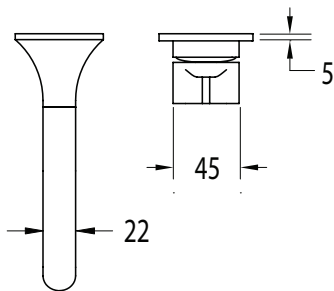

Milli Oria Wall Basin Mixer Outlet System 165mm PVD Brushed Nickel (5 Star)

2265633

SPECIFICATIONS

Recommended Use	Domestic, Hotel & Commercial
Colour	Nickel
Finish	Brushed
Material	Brass
Recommended Pressure Range	250-500kPa
Maximum Continuous Working Temperature	65 deg C
Suitable for Storage Tank Hot Water	Yes
Suitable for Continuous Flow Hot Water	Yes
Suitable for Gravity Feed Hot Water	No

WARRANTY

Warranty - Domestic Use	15 Years
Spare Parts & Labour	12 Months

Please refer to Warranty Page for full Terms and Conditions

Dimensions are nominal measurements only.

CLEANING RECOMMENDATIONS:

We recommend the use of soapy water or approved cleaners. This product should not be cleaned with abrasive materials. Damage caused by any improper treatment is not covered by the product warranty. Refer to Warranty Conditions

Disclaimer: Products in this specification manual must by regulation be installed by licensed and registered trade people. The manufacturer/distributor reserves the right to vary specifications or delete models from their range without prior notification. Dimensions are nominal measurements only. Dimensions and set-outs listed are correct at time of publication however the manufacturer/distributor takes no responsibility for printing errors.

Published 02/07/2021

To see the complete Milli range go to www.reece.com.au