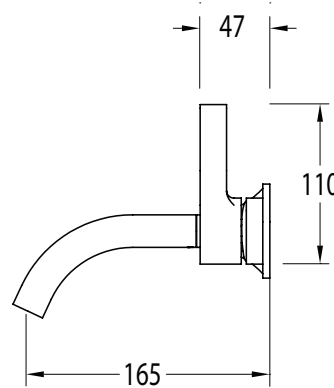

Milli Oria Wall Basin Mixer Outlet System 165mm PVD Brushed Nickel (5 Star)

2265633

SPECIFICATIONS

Recommended Use	Domestic, Hotel & Commercial
Colour	Nickel
Finish	Brushed
Material	Brass
Recommended Pressure Range	250-500kPa
Maximum Continuous Working Temperature	65 deg C
Suitable for Storage Tank Hot Water	Yes
Suitable for Continuous Flow Hot Water	Yes
Suitable for Gravity Feed Hot Water	No

WARRANTY

Warranty - Domestic Use	15 Years
Spare Parts & Labour	12 Months

Please refer to Warranty Page for full Terms and Conditions

Dimensions are nominal measurements only.

CLEANING RECOMMENDATIONS:

We recommend the use of soapy water or approved cleaners. This product should not be cleaned with abrasive materials. Damage caused by any improper treatment is not covered by the product warranty. Refer to Warranty Conditions

Disclaimer: Products in this specification manual must by regulation be installed by licensed and registered trade people. The manufacturer/distributor reserves the right to vary specifications or delete models from their range without prior notification. Dimensions are nominal measurements only. Dimensions and set-outs listed are correct at time of publication however the manufacturer/distributor takes no responsibility for printing errors.

Published 02/07/2021

To see the complete Milli range go to www.reece.com.au