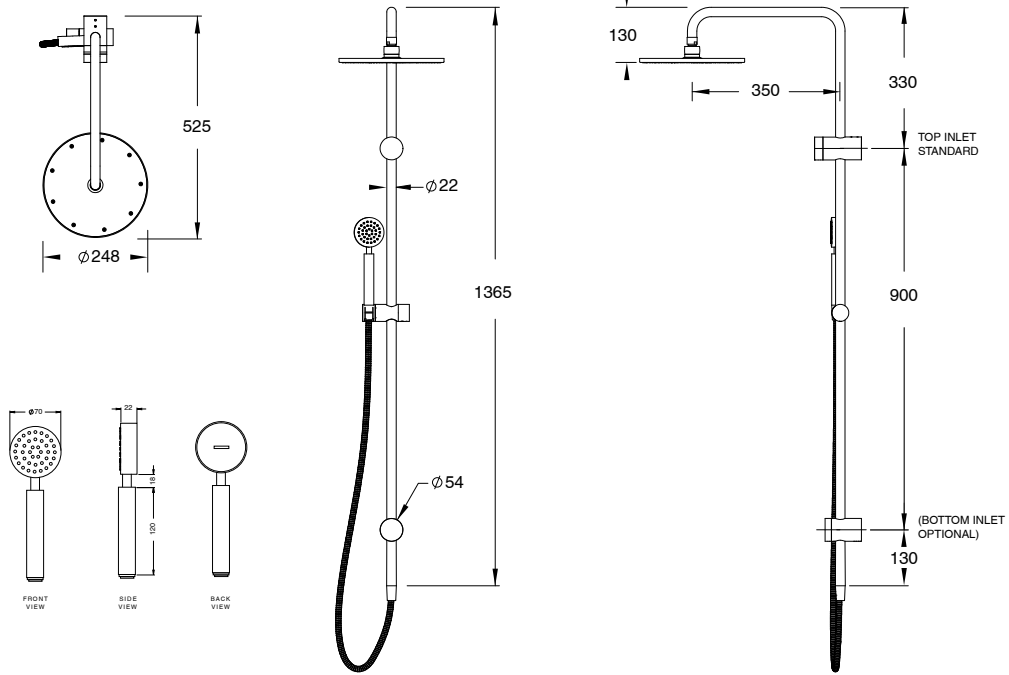

SUSSEX

Sussex Pure Twin Rail Shower with Top Rail Water Inlet PVD Brushed Bronze (3 Star)

9511162

SPECIFICATIONS

Recommended Use	Residential;Commercial
Colour Finish	Brushed Bronze
Primary Material	DR Brass
Recommended Pressure Range	150 - 500 kPa as per AS3500
Max Continuous Working Temperature (deg C)	65
Min Continuous Working Temperature (deg C)	1

WARRANTY

Residential Use (Years)	40
Commercial Use (Years)	10

Please refer to Sussex Warranty page for full Terms and Conditions

Dimensions are nominal measurements only.

CLEANING RECOMMENDATIONS:

We recommend the use of soapy water or approved cleaners. This product should not be cleaned with abrasive materials. Damage caused by any improper treatment is not covered by the product warranty. Refer to Warranty Conditions

Disclaimer: Products in this specification manual must by regulation be installed by licensed and registered trade people. The manufacturer/distributor reserves the right to vary specifications or delete models from their range without prior notification. Dimensions are nominal measurements only. Dimensions and set-outs listed are correct at time of publication however the manufacturer/distributor takes no responsibility for printing errors.

Published 31/03/2026

To see the complete Sussex range go to www.reece.com.au