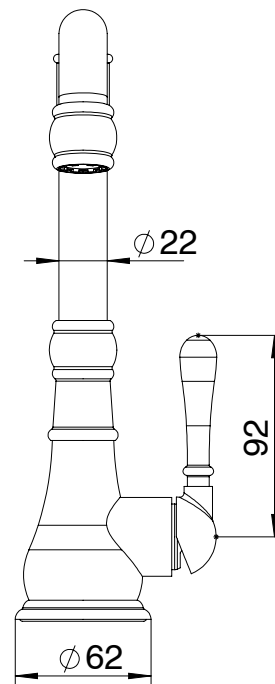

WARRANTY

Warranty - Domestic Use	15 Years
Spare Parts & Labour	12 Months

Please refer to Warranty Page for full Terms and Conditions