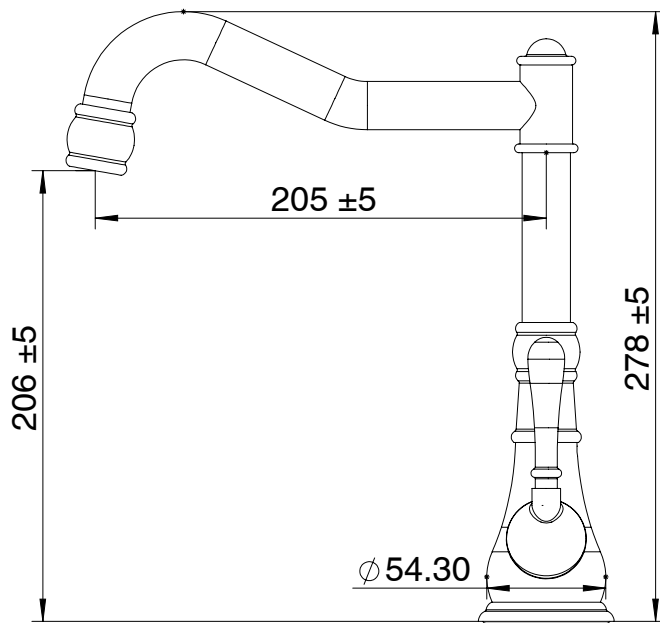

WARRANTY

Warranty - Domestic Use	15 Years
Spare Parts & Labour	12 Months

Please refer to Warranty Page for full Terms and Conditions