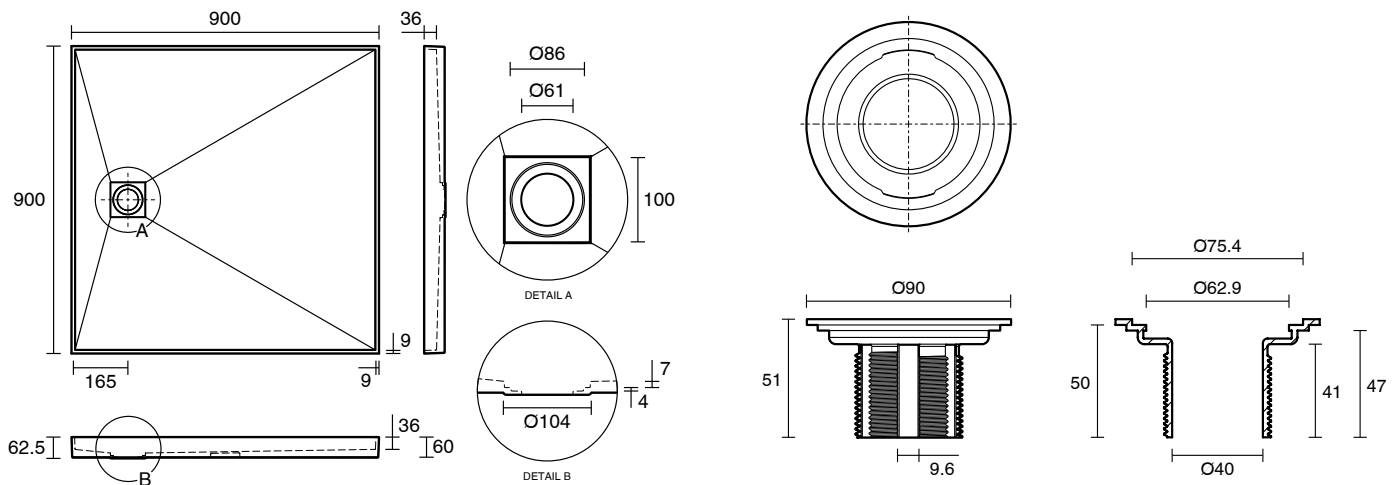

Posh Solus Tile Over Shower Tray with Rear Stainless Steel Round Floor Waste 900mm x 900mm

9512232

SPECIFICATIONS

Recommended Use	Domestic, Hotel & Commercial
Shower Base Colour	Grey
Shower Base Material	SMC
Shower Grate Material	Stainless Steel (316 Grade)
Waste Position	Centre Rear
Shower Base Waste Size	50 mm
Weight of Shower Base	20 kg
Usage	Corner & Alcove Install

WARRANTY

Warranty - Domestic Use	10 Years
Spare Parts & Labour	12 Months

Please refer to Warranty Page for full Terms and Conditions

Dimensions are nominal measurements only.

CLEANING RECOMMENDATIONS:

We recommend the use of soapy water or approved cleaners. This product should not be cleaned with abrasive materials. Damage caused by any improper treatment is not covered by the product warranty. Refer to Warranty Conditions

Disclaimer: Products in this specification manual must by regulation be installed by licensed and registered trade people. The manufacturer/distributor reserves the right to vary specifications or delete models from their range without prior notification. Dimensions are nominal measurements only. Dimensions and set-outs listed are correct at time of publication however the manufacturer/distributor takes no responsibility for printing errors.

Published 31/07/2023

To see the complete Posh range go to www.reece.com.au