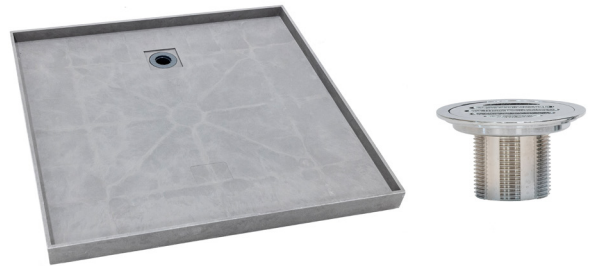

Posh Solus Tile Over Shower Tray with Rear Stainless Steel Round Floor Waste 900mm x 900mm

9512232

SPECIFICATIONS

Recommended Use	Domestic, Hotel & Commercial
Shower Base Colour	Grey
Shower Base Material	SMC
Shower Grate Material	Stainless Steel (316 Grade)
Waste Position	Centre Rear
Shower Base Waste Size	50 mm
Weight of Shower Base	20 kg
Usage	Corner & Alcove Install

WARRANTY

Warranty - Domestic Use	10 Years
Spare Parts & Labour	12 Months

Please refer to Warranty Page for full Terms and Conditions

Dimensions are nominal measurements only.

CLEANING RECOMMENDATIONS:

We recommend the use of soapy water or approved cleaners. This product should not be cleaned with abrasive materials. Damage caused by any improper treatment is not covered by the product warranty. Refer to Warranty Conditions

Disclaimer: Products in this specification manual must by regulation be installed by licensed and registered trade people. The manufacturer/distributor reserves the right to vary specifications or delete models from their range without prior notification. Dimensions are nominal measurements only. Dimensions and set-outs listed are correct at time of publication however the manufacturer/distributor takes no responsibility for printing errors.

Published 31/07/2023

To see the complete Posh range go to www.reece.com.au