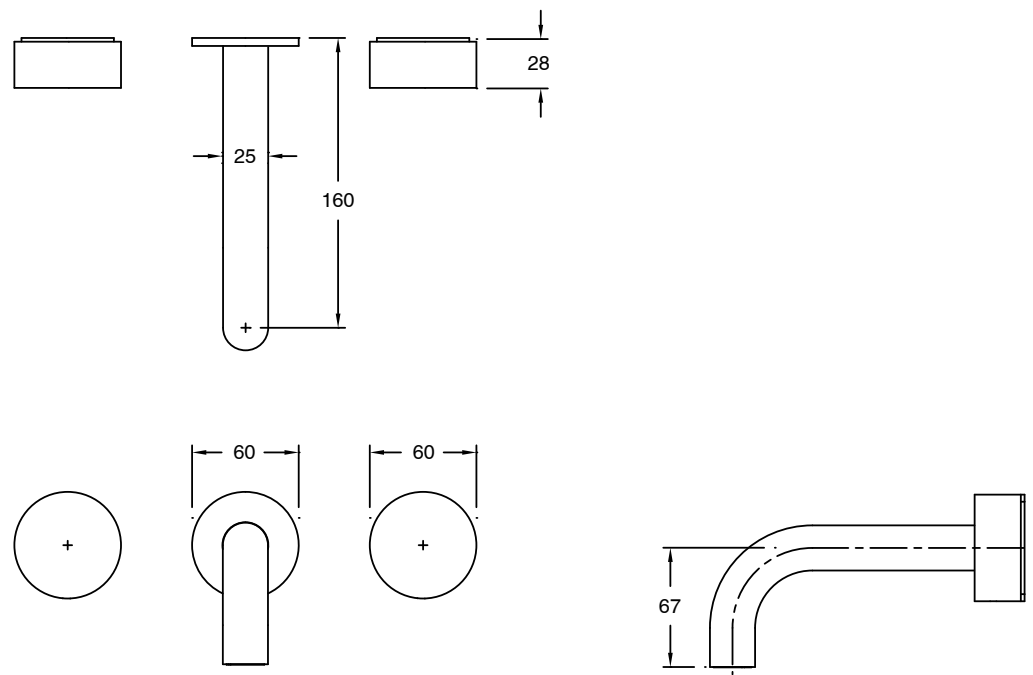

## Sussex Pure Bath Set 160mm with Linear Textured Handles PVD Brushed Bronze

9511005

SPECIFICATIONS	
Recommended Use	Residential;Commercial
Colour Finish	Brushed Bronze
Primary Material	DR Brass
Recommended Pressure Range	150 - 500 kPa as per AS3500
Max Continuous Working Temperature (deg C)	65
Min Continuous Working Temperature (deg C)	1
WARRANTY	
Residential Use (Years)	40
Commercial Use (Years)	10
<i>Please refer to Sussex Warranty page for full Terms and Conditions</i>	

Dimensions are nominal measurements only.