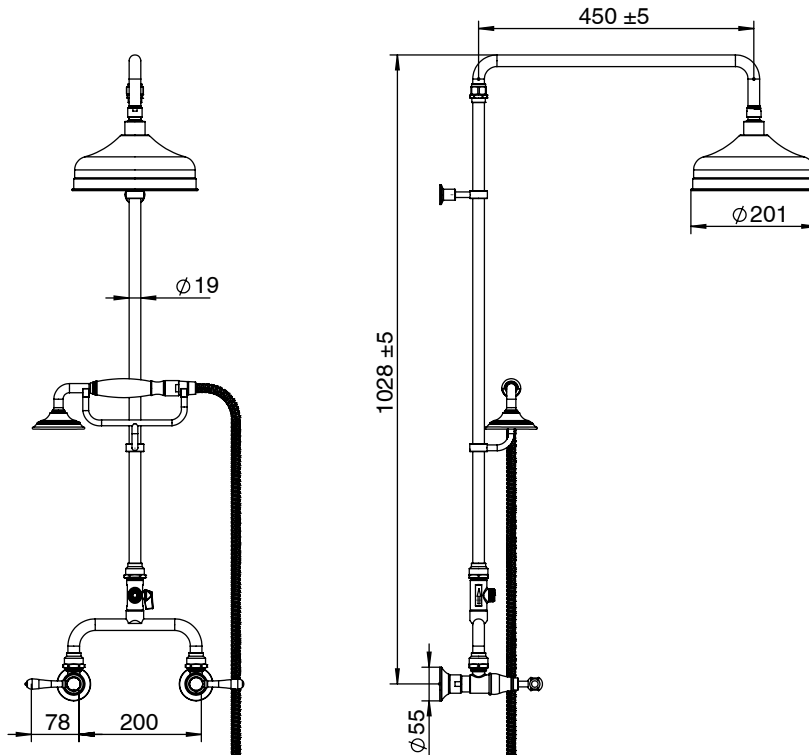

Milli Monument Edit Exposed Twin Telephone Shower Set Lever Handles Brushed Nickel (3 Star)

4204508

SPECIFICATIONS

Recommended Use	Domestic, Hotel & Commercial
Colour	Brushed Nickel
Finish	Brushed
Material	DR Brass
Recommended Pressure Range	150 - 500 kPa
Maximum Continuous Working Temperature	80 deg C
Suitable for Storage Tank Hot Water	Yes
Suitable for Continuous Flow Hot Water	Yes
Suitable for Gravity Feed Hot Water	No

WARRANTY

Warranty - Domestic Use	15 Years
Spare Parts & Labour	12 Months

Please refer to Warranty Page for full Terms and Conditions

Dimensions are nominal measurements only.

CLEANING RECOMMENDATIONS:

We recommend the use of soapy water or approved cleaners. This product should not be cleaned with abrasive materials. Damage caused by any improper treatment is not covered by the product warranty. Refer to Warranty Conditions

Disclaimer: Products in this specification manual must by regulation be installed by licensed and registered trade people. The manufacturer/distributor reserves the right to vary specifications or delete models from their range without prior notification. Dimensions are nominal measurements only. Dimensions and set-outs listed are correct at time of publication however the manufacturer/distributor takes no responsibility for printing errors.

Published 05/10/2022

To see the complete Milli range go to www.reece.com.au