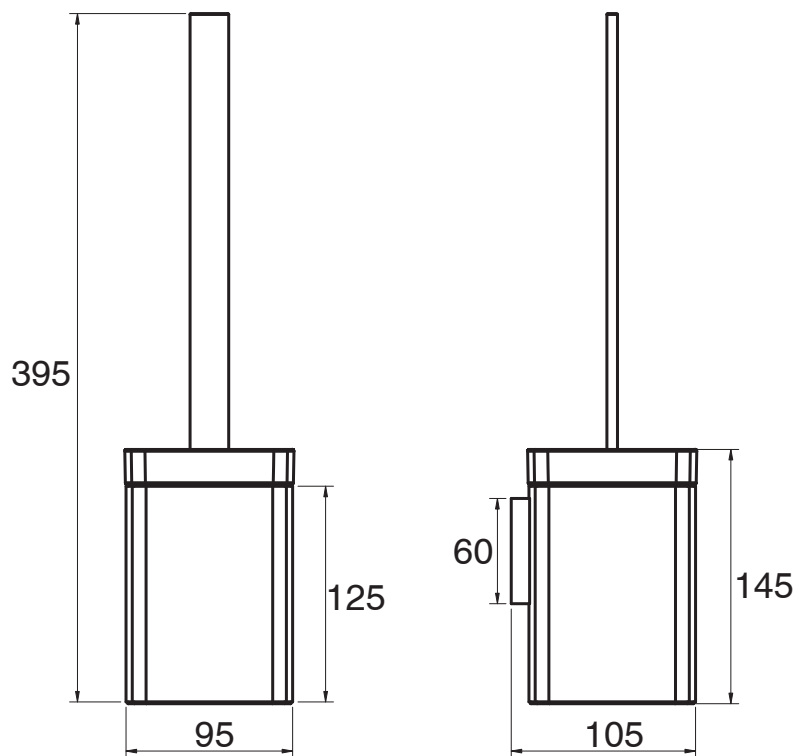

Milli Glance Wall Mounted Toilet Brush Set Black

9503899

SPECIFICATIONS

Recommended Use	Domestic, Hotel & Commercial
Colour	Matte Black / Glass

WARRANTY

Replacement Only - Domestic Use 15 Years

Please refer to Warranty Page for full Terms and Conditions

Disclaimer: Products in this specification manual must by regulation be installed by licensed and registered trade people. The manufacturer/distributor reserves the right to vary specifications or delete models from their range without prior notification. Dimensions are nominal measurements only. Dimensions and set-outs listed are correct at time of publication however the manufacturer/distributor takes no responsibility for printing errors.