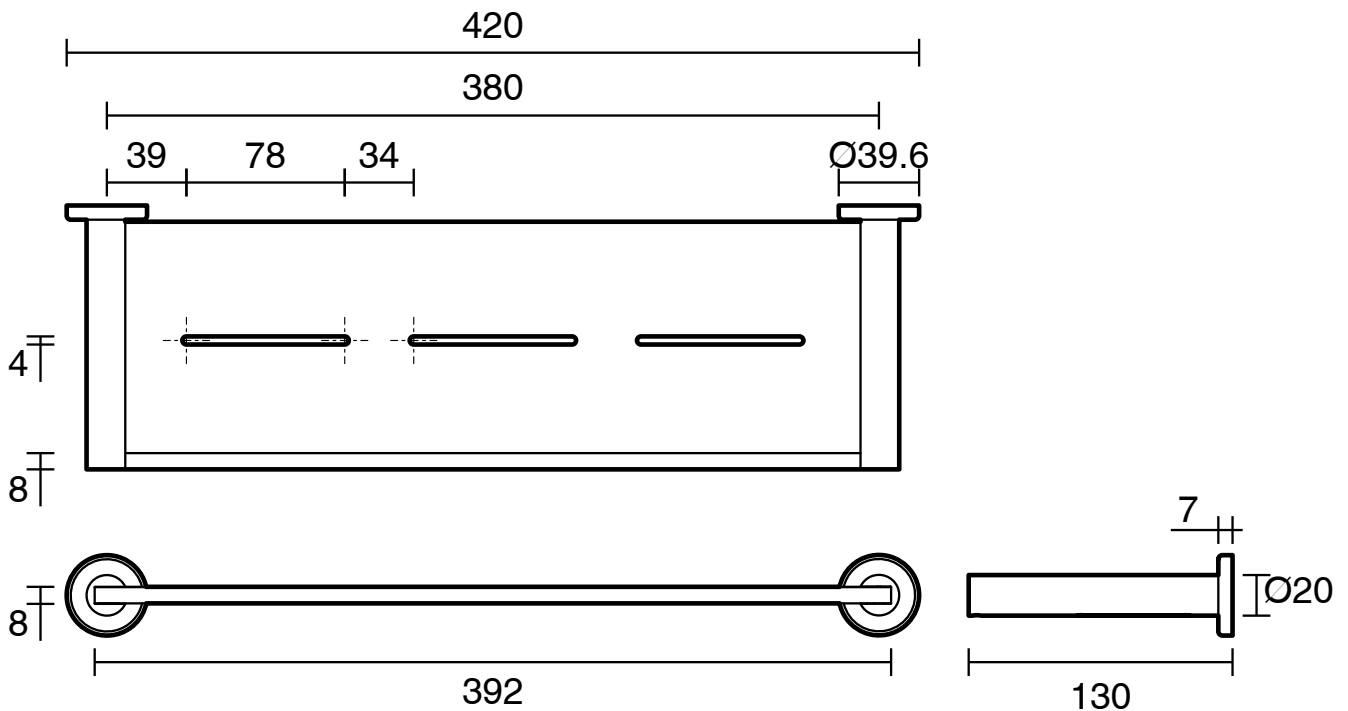

mizu

Mizu Drift Metal Shelf Brushed Gunmetal

2269169

SPECIFICATIONS

Recommended Use	Domestic, Hotel & Commercial
Colour	Brushed Gunmetal
Material	Brass

WARRANTY

Replacement Only - Domestic Use	10 Years
Parts Replacement Only	12 Months

Please refer to Warranty Page for full Terms and Conditions

Dimensions are nominal measurements only.

CLEANING RECOMMENDATIONS:

We recommend the use of soapy water or approved cleaners. This product should not be cleaned with abrasive materials. Damage caused by any improper treatment is not covered by the product warranty. Refer to Warranty Conditions

Disclaimer: Products in this specification manual must by regulation be installed by licensed and registered trade people. The manufacturer/distributor reserves the right to vary specifications or delete models from their range without prior notification. Dimensions are nominal measurements only. Dimensions and set-outs listed are correct at time of publication however the manufacturer/distributor takes no responsibility for printing errors.

Published 21/03/2024

To see the complete Mizu range go to www.reece.com.au