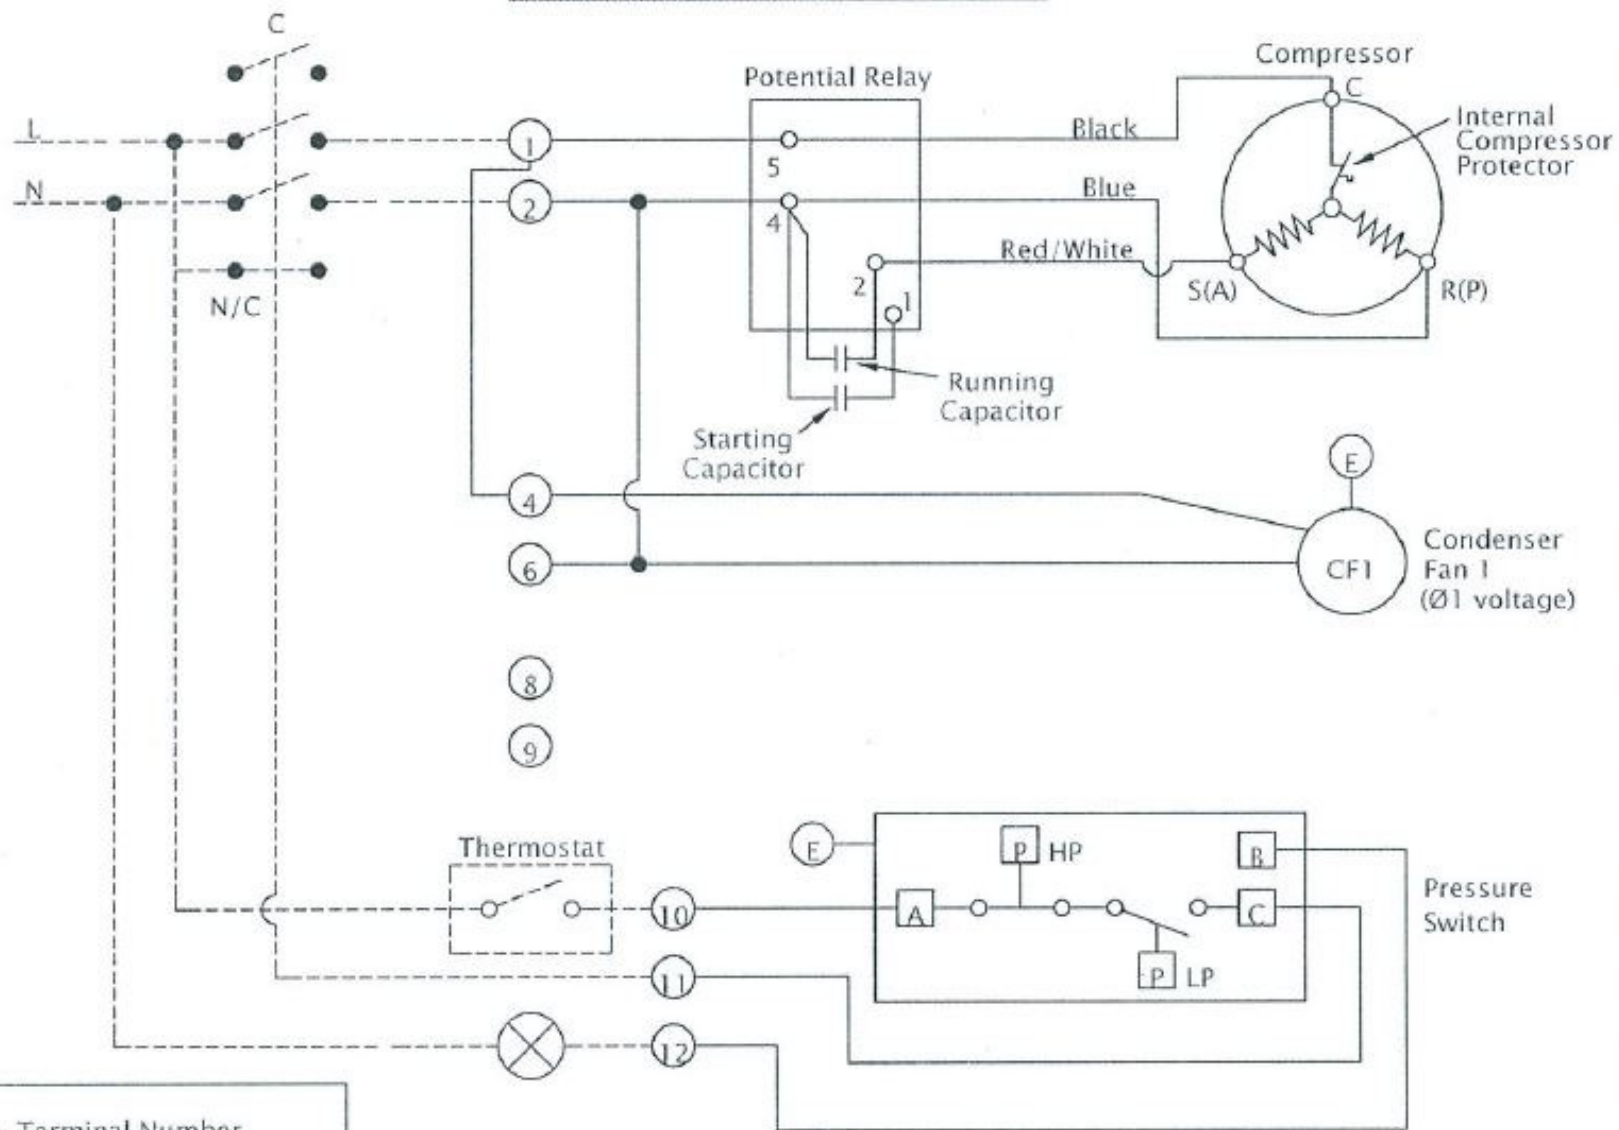

### MODEL CAJ SINGLE FAN (CSR)

- - Terminal Number
- - - - Suggested Field Wiring
- C - Contactor
- ⊗ - Fault Lamp