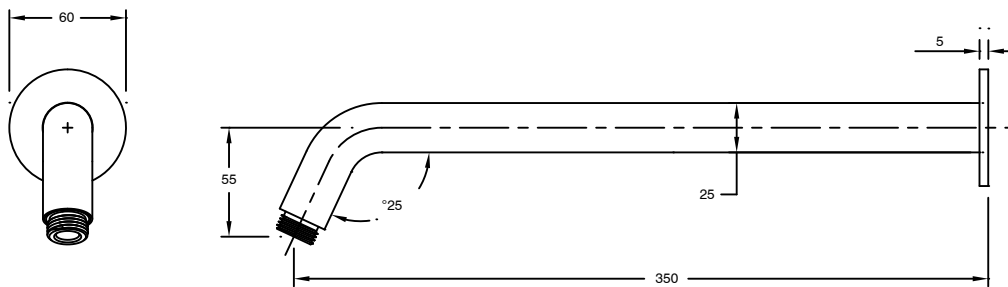

Milli Mood Edit Horizontal Shower Arm 350mm PVD Brushed Nickel

9511592

SPECIFICATIONS	
Recommended Use	Domestic;Hotel;Commercial
Colour Finish	Brushed Nickel
Primary Material	DR Brass
Recommended Pressure Range	150 - 500 kPa as per AS3500
Max Continuous Working Temperature (deg C)	65
Min Continuous Working Temperature (deg C)	5
Hot Water Unit Suitability	Storage Tank;Continuous Flow
WARRANTY	
Warranty - Domestic Use (Years)	15
Spare Parts & Labour (Years)	1
<i>Please refer to Warranty Page for full Terms and Conditions</i>	