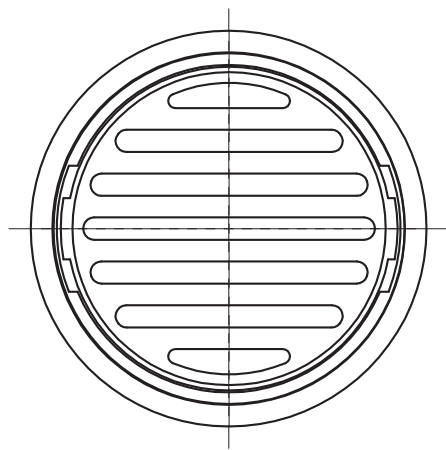

Mizu Drift Brass Trapscrew Grate Round 100mm Brushed Nickel

246015

SPECIFICATIONS

Recommended Use	Domestic, Hotel & Commercial
Material	Brass
Colour	Brushed Nickel
Finish	Brushed

WARRANTY

Replacement Only - Domestic Use	12 Months

Please refer to Warranty Page for full Terms and Conditions

Dimensions are nominal measurements only.

CLEANING RECOMMENDATIONS:

We recommend using a soft cloth or moist sponge with soapy water or mild detergent. Rinse with clean water, towel dry after cleaning. Clean regularly to protect surface finish. Do not use chemical or abrasive cleaners, avoid using a scrubbing brush or scourer sponge to clean. A soft brush can be used for hard to reach places. Damage caused by any improper treatment is not covered by the product warranty. Refer to Warranty Conditions.

Disclaimer: Products in this specification manual must by regulation be installed by licensed and registered trade people. The manufacturer/distributor reserves the right to vary specifications or delete models from their range without prior notification. Dimensions are nominal measurements only. Dimensions and set-outs listed are correct at time of publication however the manufacturer/distributor takes no responsibility for printing errors.

Published 22/12/2021

To see the complete Mizu range go to www.reece.com.au