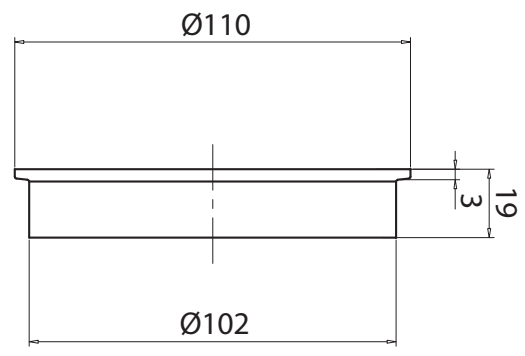

Mizu Drift Brass Trapscrew Grate Round 100mm Brushed Nickel

246015

SPECIFICATIONS

Recommended Use	Domestic, Hotel & Commercial
Material	Brass
Colour	Brushed Nickel
Finish	Brushed

WARRANTY

Replacement Only - Domestic Use	12 Months

Please refer to Warranty Page for full Terms and Conditions

Dimensions are nominal measurements only.

CLEANING RECOMMENDATIONS:

We recommend using a soft cloth or moist sponge with soapy water or mild detergent. Rinse with clean water, towel dry after cleaning. Clean regularly to protect surface finish. Do not use chemical or abrasive cleaners, avoid using a scrubbing brush or scourer sponge to clean. A soft brush can be used for hard to reach places. Damage caused by any improper treatment is not covered by the product warranty. Refer to Warranty Conditions.

Disclaimer: Products in this specification manual must by regulation be installed by licensed and registered trade people. The manufacturer/distributor reserves the right to vary specifications or delete models from their range without prior notification. Dimensions are nominal measurements only. Dimensions and set-outs listed are correct at time of publication however the manufacturer/distributor takes no responsibility for printing errors.

Published 22/12/2021

To see the complete Mizu range go to www.reece.com.au