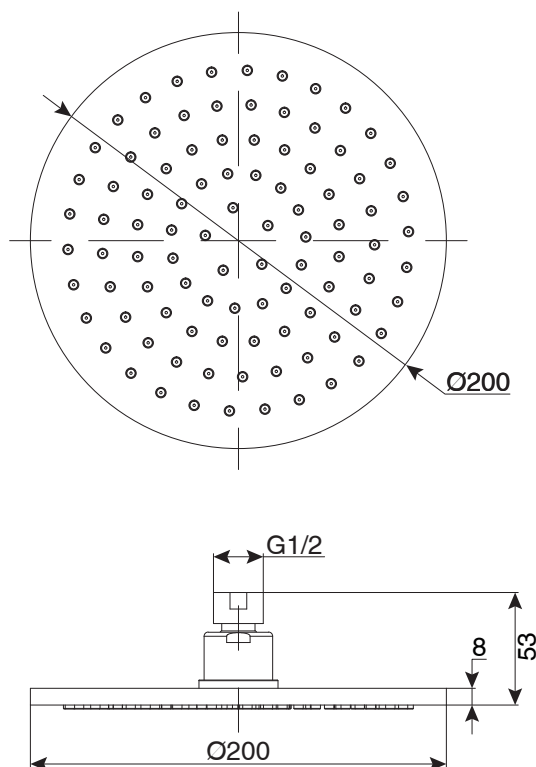

mizu

Mizu Drift Overhead Shower Brass 200mm Brushed Brass (3 Star)

9512323

SPECIFICATIONS

Recommended Use	Domestic, Hotel & Commercial
Colour	Brushed Brass
Recommended Pressure Range	150 - 500 kPa
Maximum Continuous Working Temperature	60 deg C
Suitable for Storage Tank Hot Water	Yes
Suitable for Continuous Flow Hot Water	Yes
Suitable for Gravity Feed Hot Water	No

WARRANTY

Warranty - Domestic Use	10 Years
Spare Parts & Labour	12 Months

Please refer to Warranty Page for full Terms and Conditions

Dimensions are nominal measurements only.

CLEANING RECOMMENDATIONS:

We recommend the use of soapy water or approved cleaners. This product should not be cleaned with abrasive materials. Damage caused by any improper treatment is not covered by the product warranty. Refer to Warranty Conditions

Disclaimer: Products in this specification manual must by regulation be installed by licensed and registered trade people. The manufacturer/distributor reserves the right to vary specifications or delete models from their range without prior notification. Dimensions are nominal measurements only. Dimensions and set-outs listed are correct at time of publication however the manufacturer/distributor takes no responsibility for printing errors.

Published 02/04/2024

To see the complete Mizu range go to www.reece.com.au