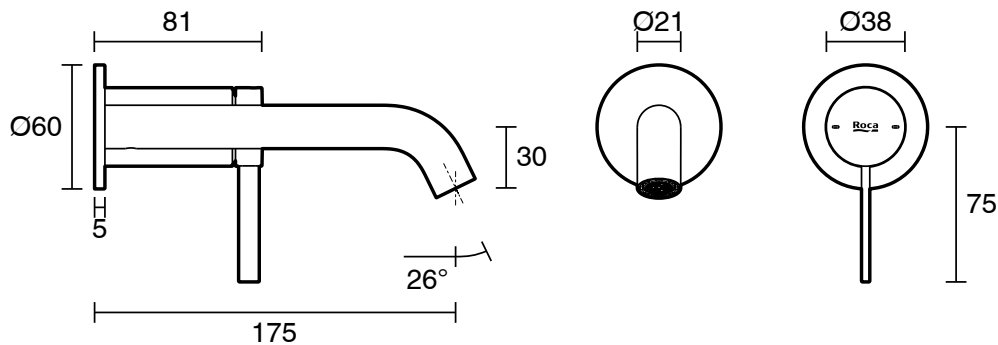

Roca Ona Wall Basin/Bath Mixer Tap Set Kit Brushed Brass (6 Star)

2266895

SPECIFICATIONS	
Recommended Use	Domestic;Commercial;Hotel
Colour Finish	Brushed Brass
Primary Material	Lead Free Brass
WARRANTY	
Warranty - Domestic Use (Years)	15
Spare Parts & Labour (Years)	1
<i>Please refer to Warranty Page for full Terms and Conditions</i>	

Disclaimer: Products in this specification manual must by regulation be installed by licensed and registered trade people. The manufacturer/distributor reserves the right to vary specifications or delete models from their range without prior notification. Dimensions are nominal measurements only. Dimensions and set-outs listed are correct at time of publication however the manufacturer/distributor takes no responsibility for printing errors.