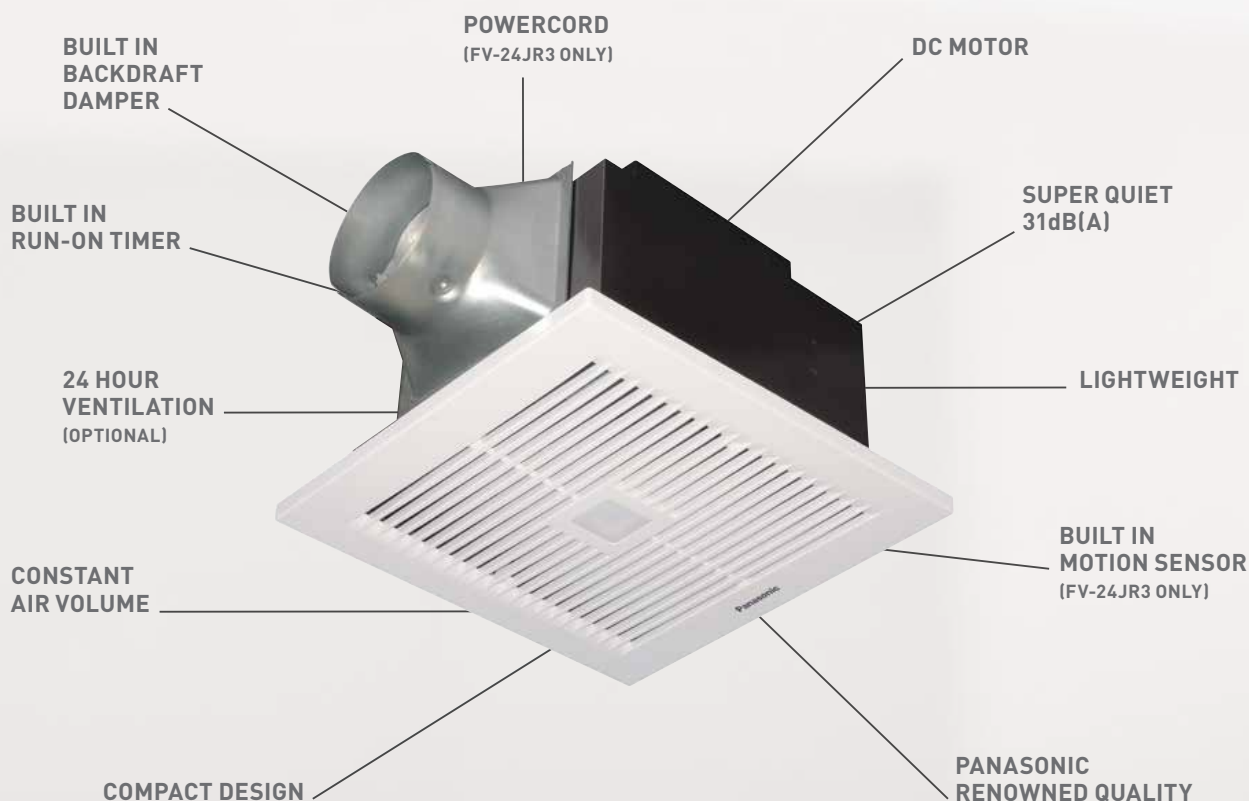

Panasonic

VENTILATION FANS
CEILING MOUNTED
DC MOTOR WITH MOTION SENSOR

QUALITY AIR FOR LIFE

HIGHER LIVING STANDARDS

Panasonic introduces a brand new range of Direct Current (DC) Motor Ceiling Mounted Ventilation Fans. With whisper quiet operation & energy efficient performance, these fans provide a quiet and comfortable environment within your home.

QUIET OPERATION - LOW NOISE DESIGN

These fans adopt a distinctive Resonance-Noise-Absorption Structure design. Minimising the transmission of noise from blower to exterior. Reducing the operation noise to incredibly low levels, creating a tranquil and silent environment. The Double Chamber Structure, allows noise to be effectively absorbed and reduced between the double orifice and casing.