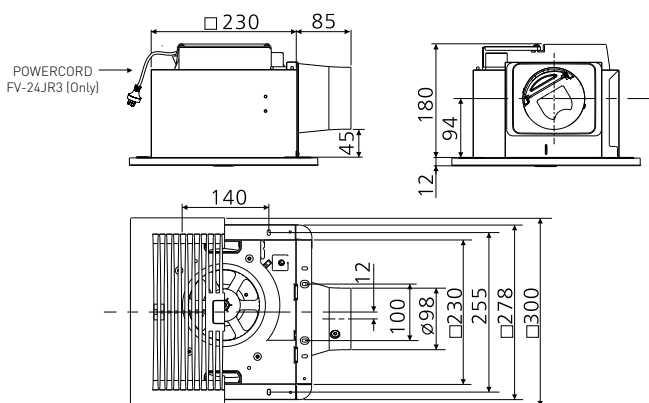

FV-24JR3 (WITH MOTION SENSOR)

FV-24JA3

DIMENSIONS

FV-24JR3 & FV-24JA3

PERFORMANCE CURVE

FV-24JR3 & FV-24JA3

MODEL	ELECTRICAL SUPPLY	AIR VOLUME [l/s]	POWER CONSUMPTION [W]	NOISE @ 1m [dB(A)]	NET WEIGHT [kg]	INSTALLATION CUT-OUT [mm]	DUCT DIAMETER [mm]
FV-24JR3	240V	44	9.3	36.5	3.0	230x230	100
&	SINGLE PHASE	33	5.5	30.5			
FV-24JA3	50Hz	22	3.6	24.5	2.9		