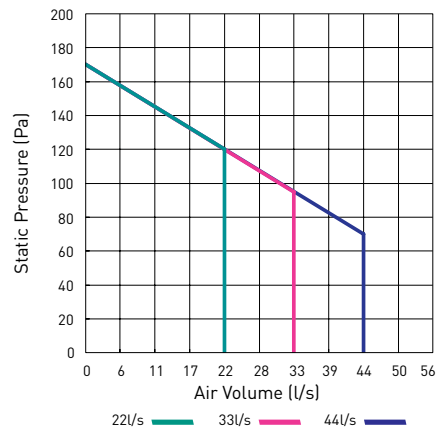

FV-24JR3 (WITH MOTION SENSOR)

FV-24JA3

DIMENSIONS

FV-24JR3 & FV-24JA3

PERFORMANCE CURVE

FV-24JR3 & FV-24JA3

MODEL	ELECTRICAL SUPPLY	AIR VOLUME [l/s]	POWER CONSUMPTION [W]	NOISE @ 1m [dB(A)]	NET WEIGHT [kg]	INSTALLATION CUT-OUT [mm]	DUCT DIAMETER [mm]
FV-24JR3	240V	44	9.3	36.5	3.0	230x230	100
&	SINGLE PHASE	33	5.5	30.5			
FV-24JA3	50Hz	22	3.6	24.5	2.9		