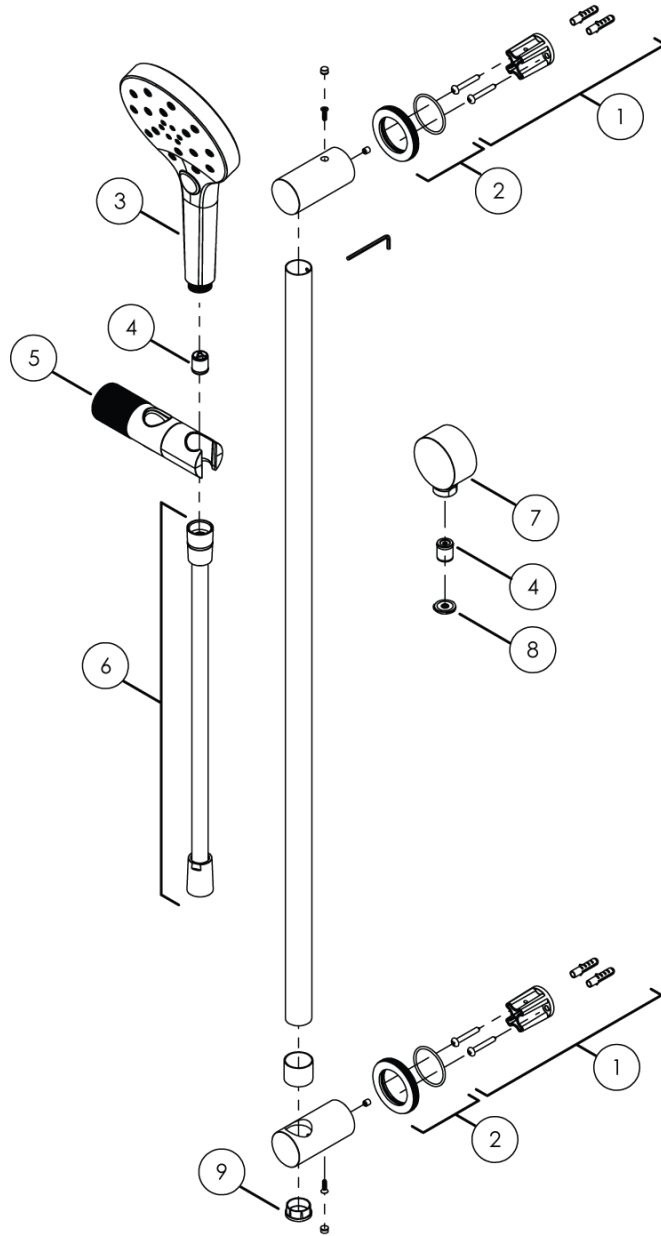

Milli Marq Edit Single Rail Shower Brushed Nickel (3 Star)

21968

No.	Description	Code
1.	Milli Marq Edit Rail Shower Fixing Kit	29895
2.	Milli Marq Rail Hand Shower Dress Plate	29952
3.	Milli Marq Edit Hand Piece	412-9061
4.	CHECK VALVE DW14 MAX FLOW	30.4012.000
5.	Milli Marq Edit Slider Assy	29913
6.	Milli Marq Edit Shower Hose Assy	29919
7.	Milli Marq Edit Rail Shower Elbow	29964
8.	PCW-01 8 L/M	58.8638.100
9.	Milli Marq Edit Rail Shower End Cap	29901