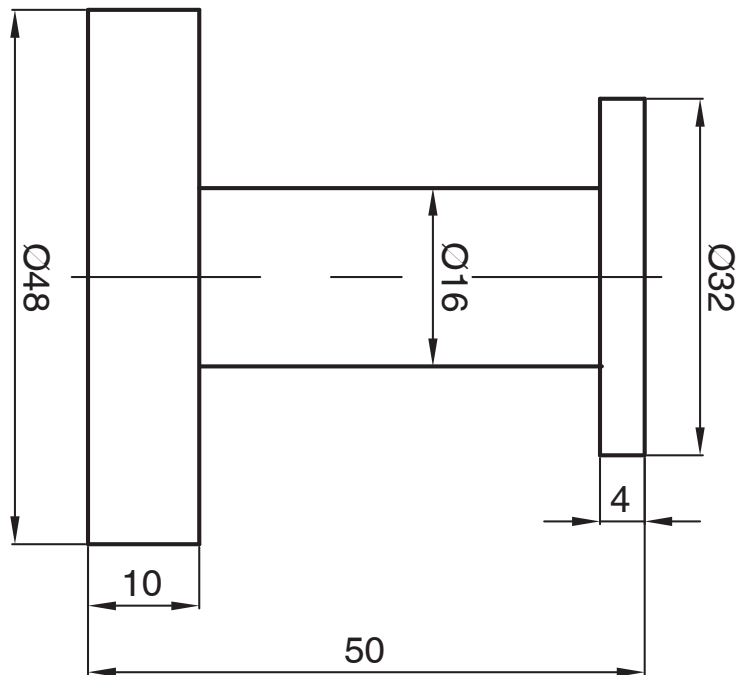

WARRANTY

Replacement Only - Domestic Use 10 Years

Please refer to Warranty Page for full Terms and Conditions