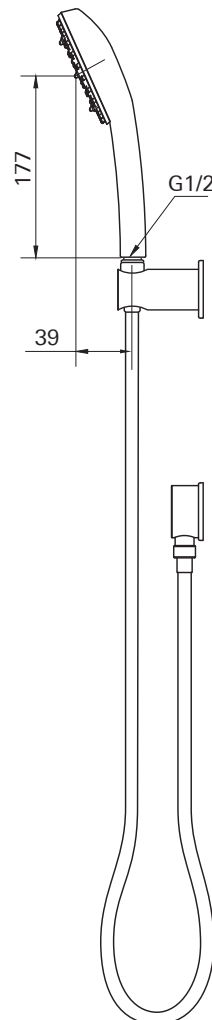

RAINSHOWER SMARTACTIVE

130MM 3 FUNCTION HAND SHOWER MODEL #4303001

Product Specifications

Pure Freude
an Wasser

GROHE

Product Description:

Rainshower Smartactiv hand shower kit

- Colour: Chrome
- Spray plate chrome
- GROHE Rain including DripStop, Jet including DripStop, ActiveMassage
- GROHE Water Saving 9.5 l/min flow limiter
- GROHE DreamSpray perfect spray pattern
- GROHE SmartTip showering spray selection via push of a ring
- GROHE Long-Life finish
- SpeedClean anti-lime system
- Inner WaterGuide for a longer life
- Universal mounting system, fitting all standard shower hoses
- Suitable for instantaneous heater