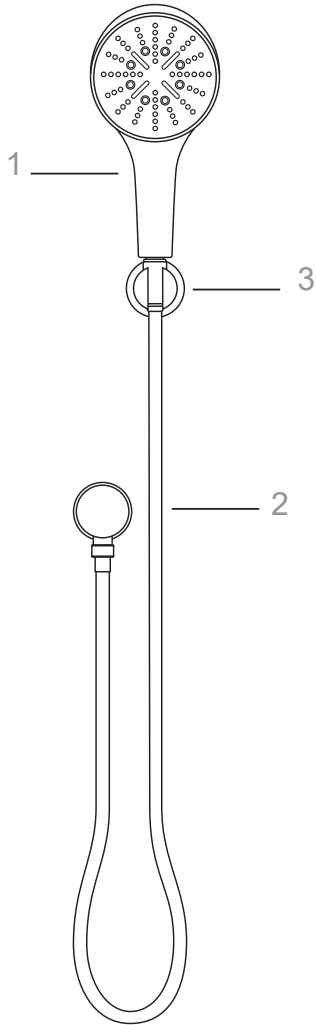

RAINSHOWER SMARTACTIVE

130MM 3 FUNCTION HAND SHOWER MODEL #4303001

Product Specifications

Pure Freude
an Wasser

GROHE

Product Description:

Rainshower Smartactiv hand shower kit

- Colour: Chrome
- Spray plate chrome
- GROHE Rain including DripStop, Jet including DripStop, ActiveMassage
- GROHE Water Saving 9.5 l/min flow limiter
- GROHE DreamSpray perfect spray pattern
- GROHE SmartTip showering spray selection via push of a ring
- GROHE Long-Life finish
- SpeedClean anti-lime system
- Inner WaterGuide for a longer life
- Universal mounting system, fitting all standard shower hoses
- Suitable for instantaneous heater

Suitable for High Pressure applications 150kPa – 500kPa

Care must be taken by the installing tradesperson to ensure connecting threads do not damage the flow controller when installing this product.

The installation tradesperson must ensure they install this product in accordance with AS/NZS 3500 and all other relating AS/NZS regulations that apply to the installation of this product.

RAINSHOWER SMARTACTIVE
130MM 3 FUNCTION HAND SHOWER
MODEL # 4303001

Pure Freude
an Wasser

Spare Parts

Pos.-nr.	Product Description	Order-nr.	Units per package
1	Hand piece	26574000	1
2	Hose	28362000	1
3	Wall Bracket	27074000	1