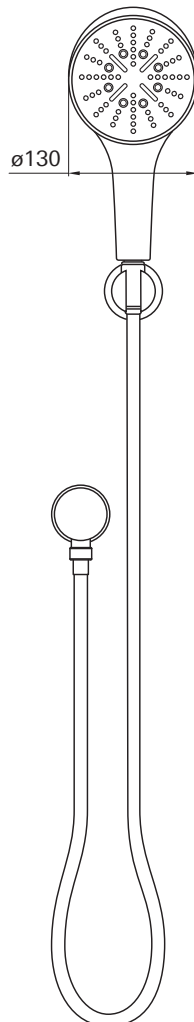

RAINSHOWER SMARTACTIVE

130MM 3 FUNCTION HAND SHOWER MODEL #4303001

Product Specifications

Pure Freude
an Wasser

GROHE

Product Description:

Rainshower Smartactiv hand shower kit

- Colour: Chrome
- Spray plate chrome
- GROHE Rain including DripStop, Jet including DripStop, ActiveMassage
- GROHE Water Saving 9.5 l/min flow limiter
- GROHE DreamSpray perfect spray pattern
- GROHE SmartTip showering spray selection via push of a ring
- GROHE Long-Life finish
- SpeedClean anti-lime system
- Inner WaterGuide for a longer life
- Universal mounting system, fitting all standard shower hoses
- Suitable for instantaneous heater