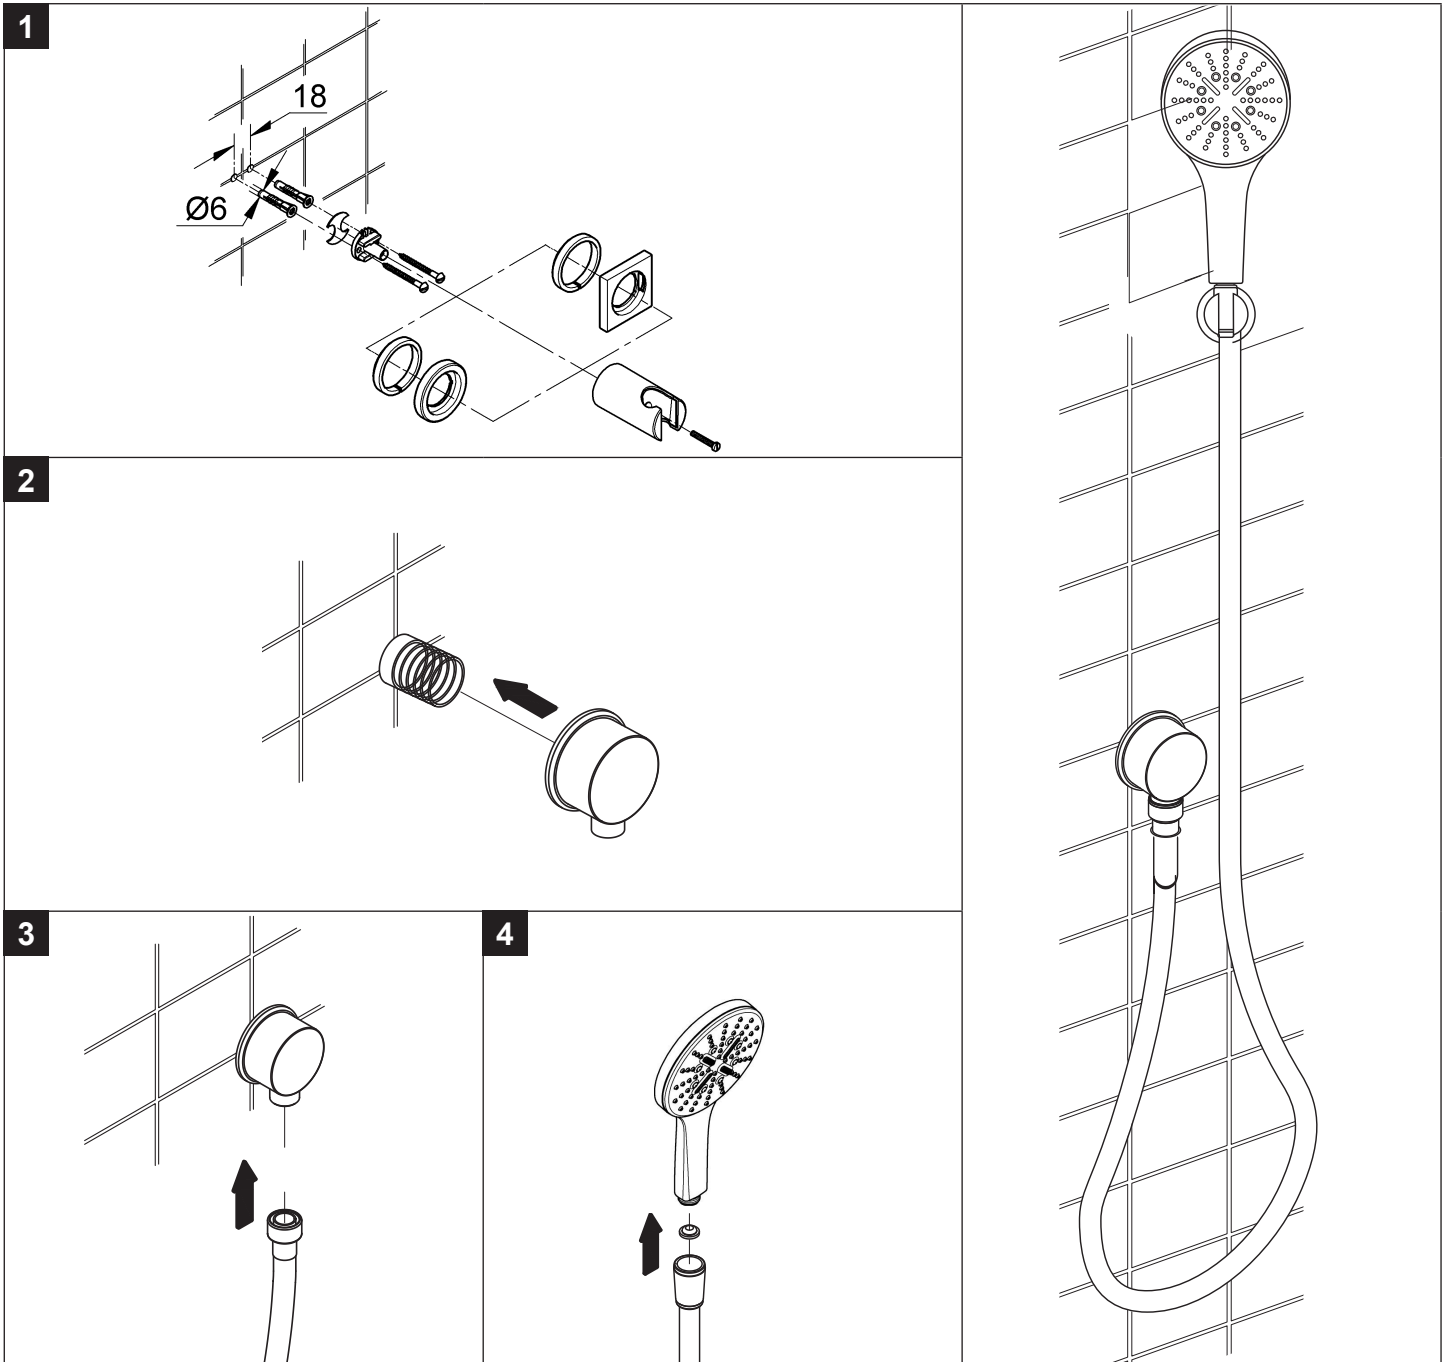

RAINSHOWER SMARTACTIVE

130MM 3 FUNCTION HAND SHOWER MODEL #4303001

Product Specifications

Pure Freude
an Wasser

GROHE

Product Description:

Rainshower Smartactiv hand shower kit

- Colour: Chrome
- Spray plate chrome
- GROHE Rain including DripStop, Jet including DripStop, ActiveMassage
- GROHE Water Saving 9.5 l/min flow limiter
- GROHE DreamSpray perfect spray pattern
- GROHE SmartTip showering spray selection via push of a ring
- GROHE Long-Life finish
- SpeedClean anti-lime system
- Inner WaterGuide for a longer life
- Universal mounting system, fitting all standard shower hoses
- Suitable for instantaneous heater

Installation

Installation Instructions

This shower is suitable for use with high pressure water applications. Using this product in conjunction with gravity-fed water heaters, low and unequal pressure supply systems, tempering valves & thermostatic mixing valves may result in unsatisfactory performance.

Suitable for High Pressure applications 150kPa – 500kPa

Care must be taken by the installing tradesperson to ensure connecting threads do not damage the flow controller when installing this product.

The installation tradesperson must ensure they install this product in accordance with AS/NZS 3500 and all other relating AS/NZS regulations that apply to the installation of this product.