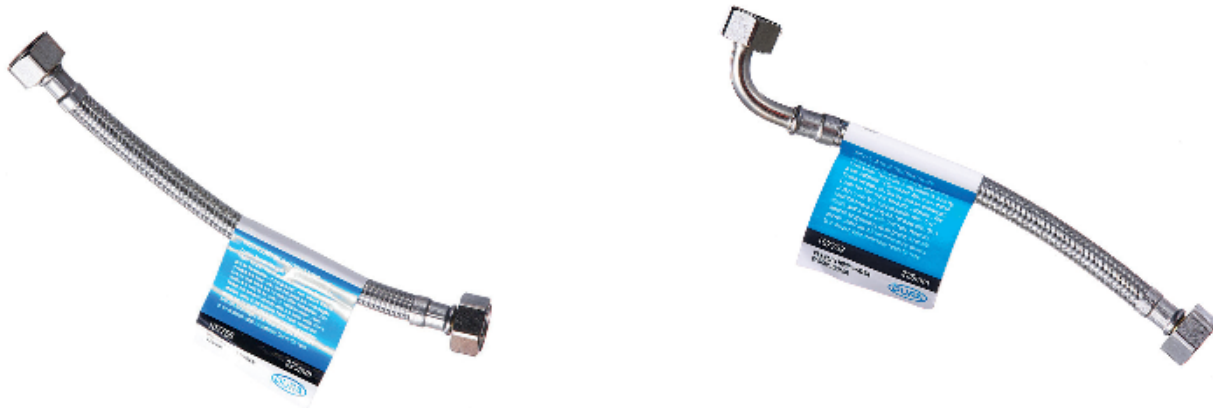

DURA FLEXI HOSE. NOW WITH THE STRENGTH OF PEX.

Dura Flexi Hoses now feature a PEX lining instead of EPDM rubber, to provide even better performance and longevity. PEX is globally accepted as the material of choice for transporting water. The additional stiffness of PEX ensures that the hose can't bend back on itself, eliminating the risk of restricted flow and pressure build up. So when you demand reliability, choose Dura Flexi Hose.

Advantage of PEX

Much stronger material
Higher tensile strength
Less likely to fail under duress

PEX Flex Hose Water

Installation Notes

- Tighten female hex nuts (with rubber cone seal) to 10Nm torque
- The installer is responsible for ensuring proper installation of the product
- Ensure that all threads are clean and that seals are undamaged
- Ensure that there are no leaks after installation
- This product is only to be used on portable water
- Don't install this product directly onto hot water units
- Don't stretch, twist or excessively bend hose
- Hoses are designed for applications above ground, accessible and not submerged
- It is recommended to connect to an isolation valve immediately before the hose

SPECIFICATIONS	
Application	General hot and cold water applications (above ground)
Features	Female hex rubber cone seal
Working Pressure	1400 kPa
Temperature Range	5 deg C to 90 deg C
Materials	Hose Inner Material - Cross-linked polyethylene (PEX) tube Outer Braid - Stainless Steel End Fittings - DR Brass Ferrules - Stainless Steel
Standards	AS/NZS 3499
Watermark	WMKA20101
Product Warranty	15 years