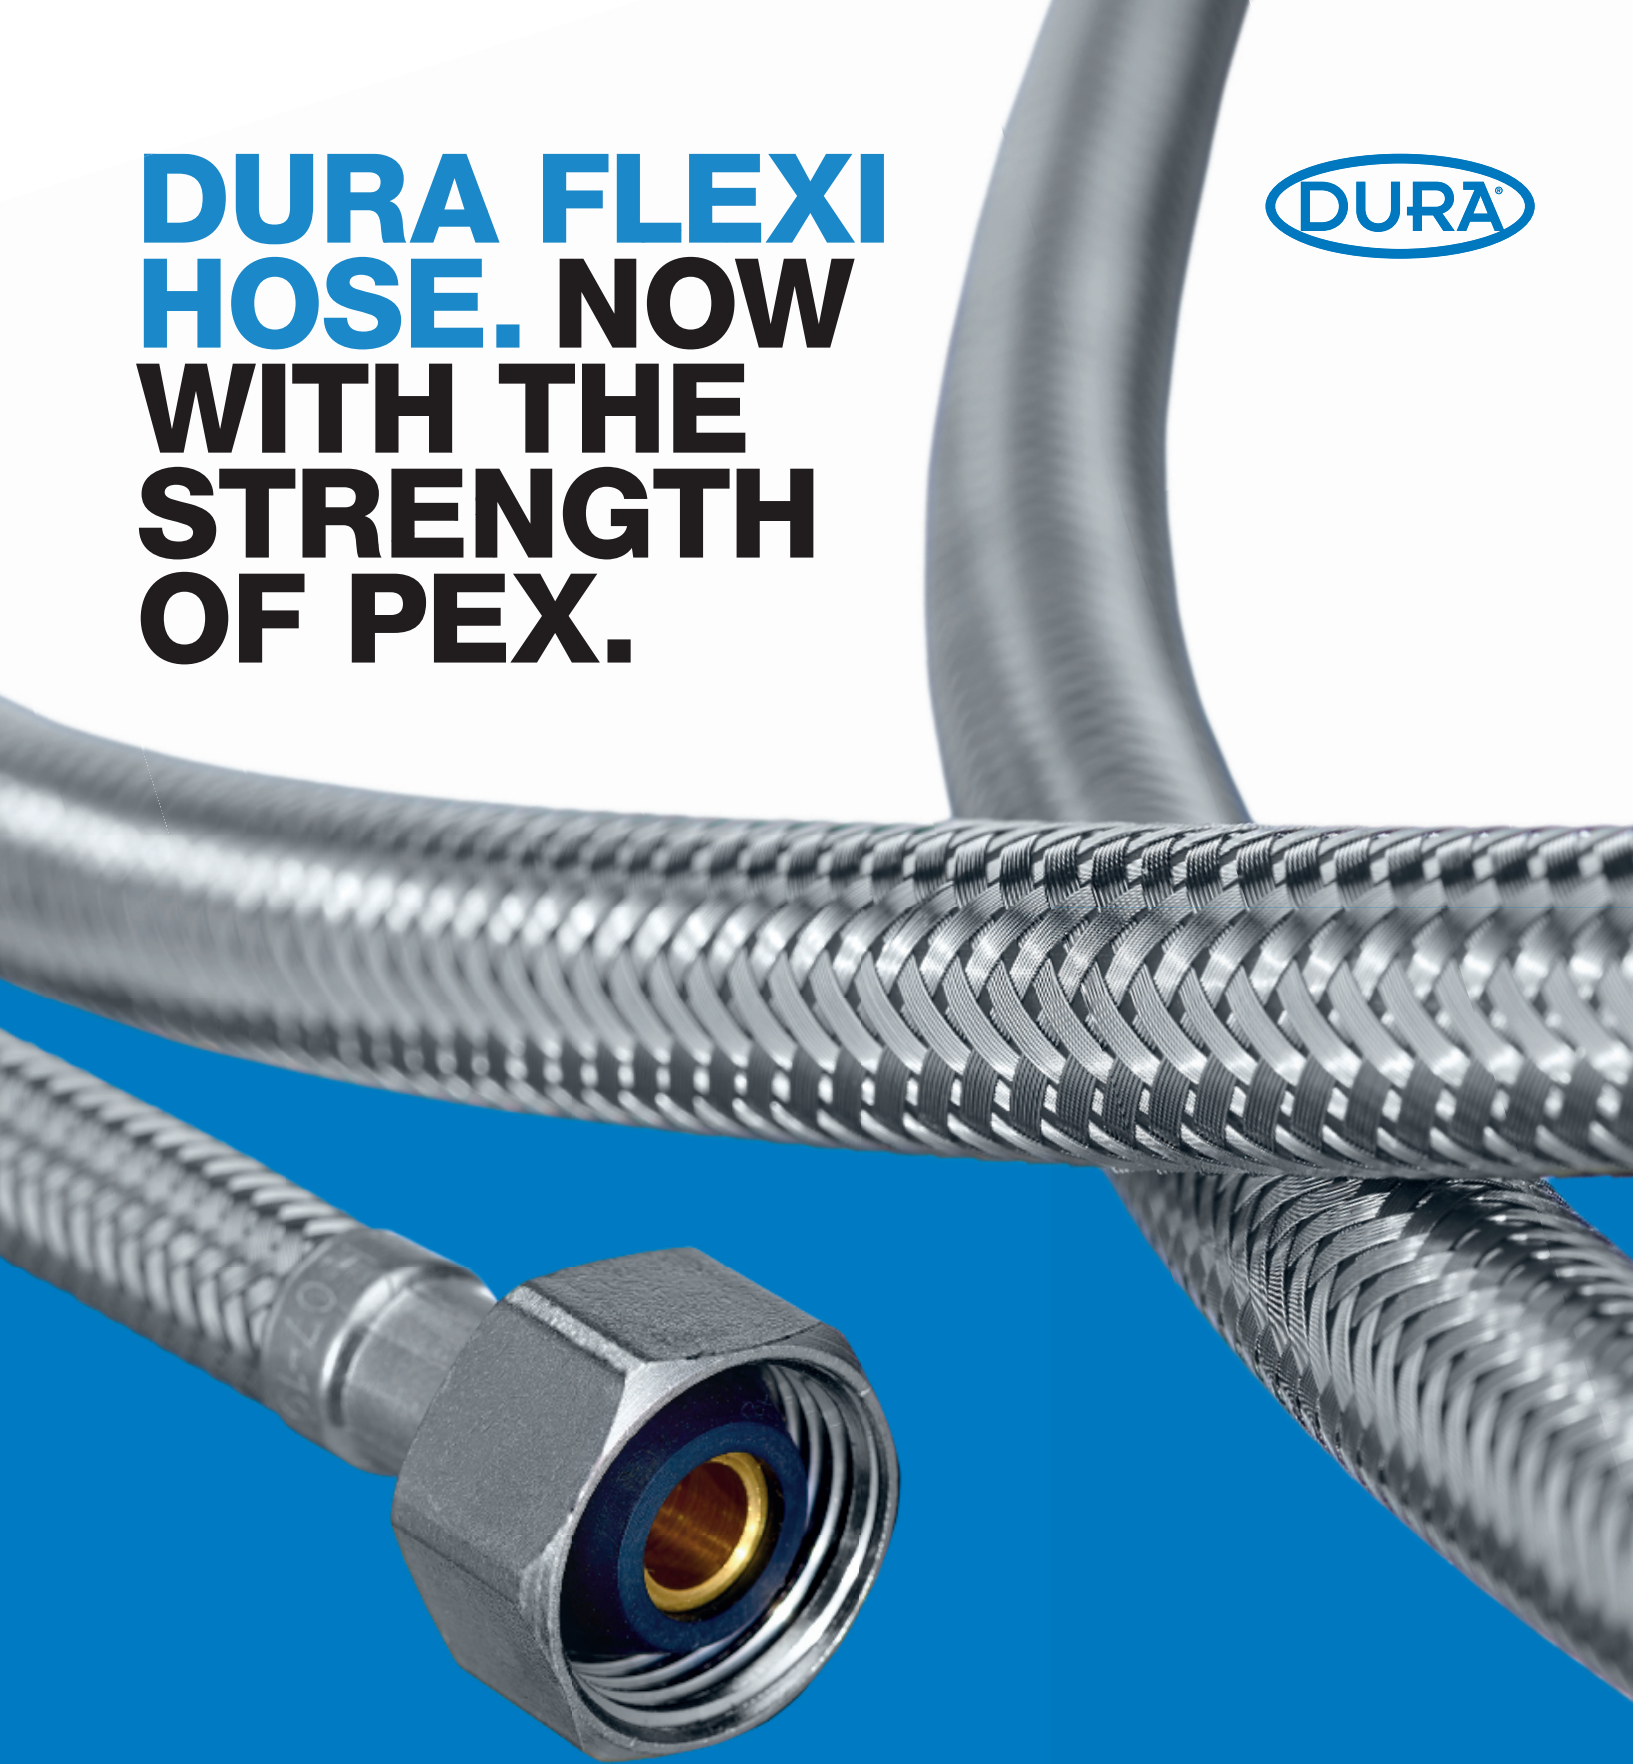

DURA FLEXI HOSE. NOW WITH THE STRENGTH OF PEX.

Dura Flexi Hoses now feature a PEX lining instead of EPDM rubber, to provide even better performance and longevity. PEX is globally accepted as the material of choice for transporting water. The additional stiffness of PEX ensures that the hose can't bend back on itself, eliminating the risk of restricted flow and pressure build up. So when you demand reliability, choose Dura Flexi Hose.

Advantage of PEX

Much stronger material
Higher tensile strength
Less likely to fail under duress

PEX Flex Hose Water

Installation Notes

- Tighten female hex nuts (with rubber cone seal) to 10Nm torque
- The installer is responsible for ensuring proper installation of the product
- Ensure that all threads are clean and that seals are undamaged
- Ensure that there are no leaks after installation
- This product is only to be used on portable water
- Don't install this product directly onto hot water units
- Don't stretch, twist or excessively bend hose
- Hoses are designed for applications above ground, accessible and not submerged
- It is recommended to connect to an isolation valve immediately before the hose

SPECIFICATIONS	
Application	General hot and cold water applications (above ground)
Features	Female hex rubber cone seal
Working Pressure	1400 kPa
Temperature Range	5 deg C to 90 deg C
Materials	Hose Inner Material - Cross-linked polyethylene (PEX) tube Outer Braid - Stainless Steel End Fittings - DR Brass Ferrules - Stainless Steel
Standards	AS/NZS 3499
Watermark	WMKA20101
Product Warranty	15 years