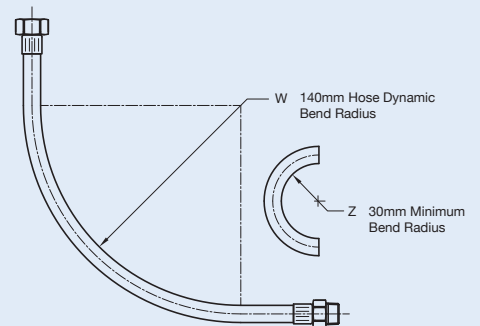

Advantage of PEX

Much stronger material
Higher tensile strength
Less likely to fail under duress

PEX Flex Hose Water

Installation Notes

- Tighten female hex nuts (with rubber cone seal) to 10Nm torque
- The installer is responsible for ensuring proper installation of the product
- Ensure that all threads are clean and that seals are undamaged
- Ensure that there are no leaks after installation
- This product is only to be used on portable water
- Don't install this product directly onto hot water units
- Don't stretch, twist or excessively bend hose
- Hoses are designed for applications above ground, accessible and not submerged
- It is recommended to connect to an isolation valve immediately before the hose

SPECIFICATIONS	
Application	General hot and cold water applications (above ground)
Features	Female hex rubber cone seal
Working Pressure	1400 kPa
Temperature Range	5 deg C to 90 deg C
Materials	Hose Inner Material - Cross-linked polyethylene (PEX) tube Outer Braid - Stainless Steel End Fittings - DR Brass Ferrules - Stainless Steel
Standards	AS/NZS 3499
Watermark	WMKA20101
Product Warranty	15 years

PRODUCT CODE	PRODUCT DESCRIPTION	SIZE	LENGTH	INSIDE DIAMETER
107755	Dura PEX Flex Hose Water 150mm	1/2	150	8
107756	Dura PEX Flex Hose Water 225mm	1/2	225	8
107757	Dura PEX Flex Hose Water 300mm	1/2	300	8
107758	Dura PEX Flex Hose Water 450mm	1/2	450	8
107759	Dura PEX Flex Hose Water 600mm	1/2	600	8
107760	Dura PEX Flex Hose Water 1000mm	1/2	1000	8
107761	Dura PEX Flex Hose Water 1500mm	1/2	1500	8
107762	Dura PEX Flex Hose Water Elbow 225mm	1/2	225	8
107763	Dura PEX Flex Hose Water Elbow 300mm	1/2	300	8
107764	Dura PEX Flex Hose Water Elbow 450mm	1/2	450	8
107765	Dura PEX Flex Hose Water Elbow 600mm	1/2	600	8