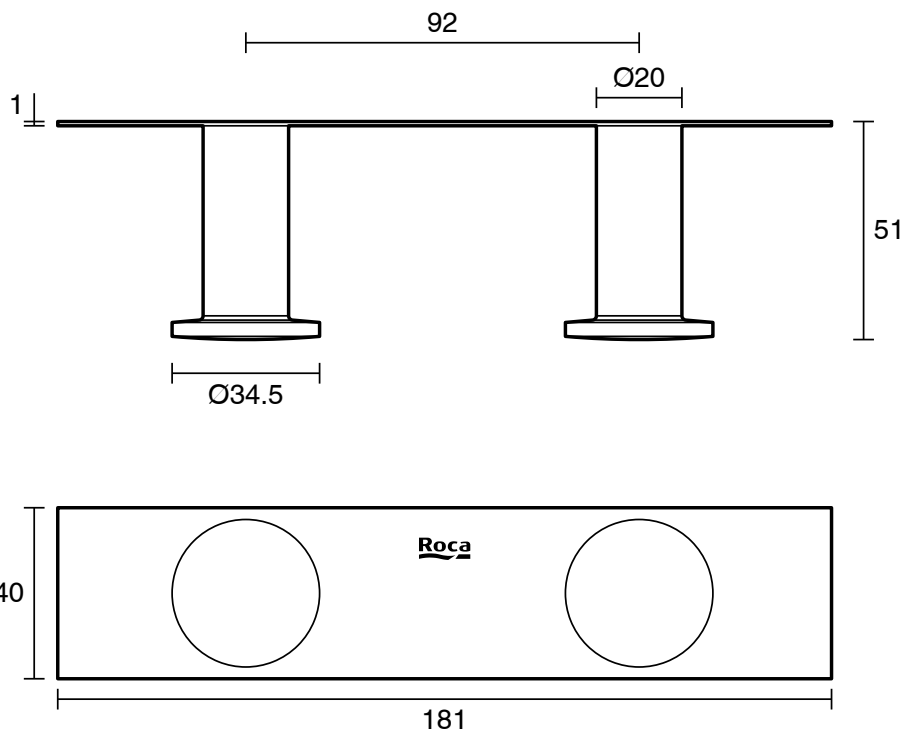

Roca Ona Double Robe Hook Matte White

15044

SPECIFICATIONS

Recommended Use	Domestic;Commercial;Hotel
Colour Category	White
Colour Finish	Matte White
Primary Material	Brass

WARRANTY

Replacement Only - Domestic Use 15

Parts Replacement Only 1

Please refer to Warranty Page for full Terms and Conditions

Dimensions are nominal measurements only.

CLEANING RECOMMENDATIONS:

We recommend the use of soapy water or approved cleaners. This product should not be cleaned with abrasive materials. Damage caused by any improper treatment is not covered by the product warranty. Refer to Warranty Conditions

Disclaimer: Products in this specification manual must by regulation be installed by licensed and registered trade people. The manufacturer/distributor reserves the right to vary specifications or delete models from their range without prior notification. Dimensions are nominal measurements only. Dimensions and set-outs listed are correct at time of publication however the manufacturer/distributor takes no responsibility for printing errors.

Published 11/11/2024

To see the complete Roca range go to
www.reece.com.au