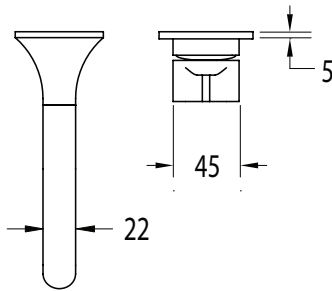

Dimensions are nominal measurements only.

CLEANING RECOMMENDATIONS:

We recommend the use of soapy water or approved cleaners. This product should not be cleaned with abrasive materials. Damage caused by any improper treatment is not covered by the product warranty. Refer to Warranty Conditions

Disclaimer: Products in this specification manual must by regulation be installed by licensed and registered trade people. The manufacturer/distributor reserves the right to vary specifications or delete models from their range without prior notification. Dimensions are nominal measurements only. Dimensions and set-outs listed are correct at time of publication however the manufacturer/distributor takes no responsibility for printing errors.

Published 02/07/2021

To see the complete Milli range go to www.reece.com.au