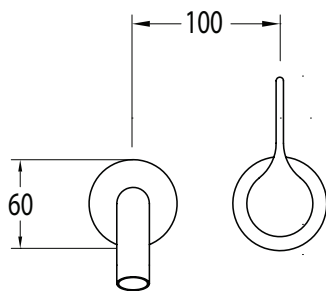

Dimensions are nominal measurements only.

CLEANING RECOMMENDATIONS:

We recommend the use of soapy water or approved cleaners. This product should not be cleaned with abrasive materials. Damage caused by any improper treatment is not covered by the product warranty. Refer to Warranty Conditions

Disclaimer: Products in this specification manual must by regulation be installed by licensed and registered trade people. The manufacturer/distributor reserves the right to vary specifications or delete models from their range without prior notification. Dimensions are nominal measurements only. Dimensions and set-outs listed are correct at time of publication however the manufacturer/distributor takes no responsibility for printing errors.

Published 02/07/2021

To see the complete Milli range go to www.reece.com.au