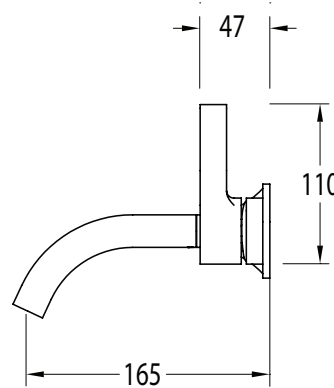

Dimensions are nominal measurements only.

CLEANING RECOMMENDATIONS:

We recommend the use of soapy water or approved cleaners. This product should not be cleaned with abrasive materials. Damage caused by any improper treatment is not covered by the product warranty. Refer to Warranty Conditions

Disclaimer: Products in this specification manual must by regulation be installed by licensed and registered trade people. The manufacturer/distributor reserves the right to vary specifications or delete models from their range without prior notification. Dimensions are nominal measurements only. Dimensions and set-outs listed are correct at time of publication however the manufacturer/distributor takes no responsibility for printing errors.

Published 02/07/2021

To see the complete Milli range go to www.reece.com.au