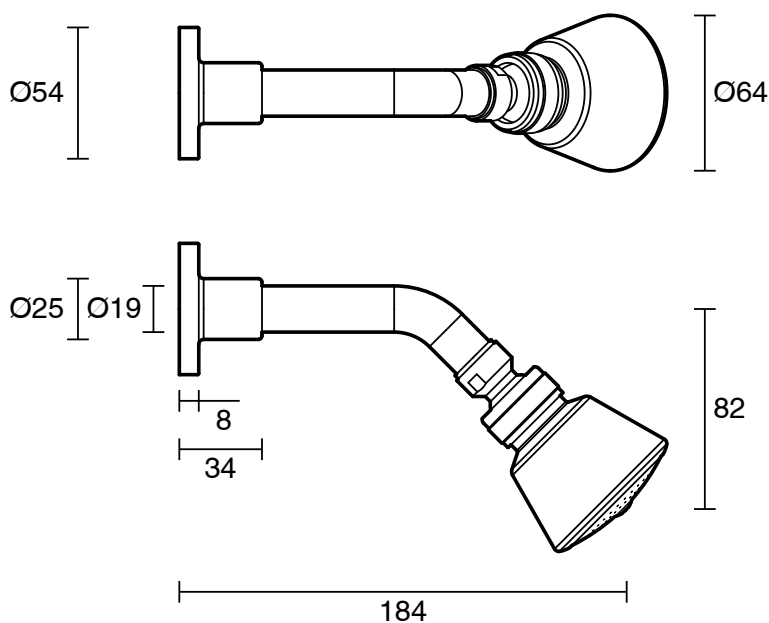

SUSSEX

Sussex Scala Shower Head and Arm Chrome (3 Star)

2261614

SPECIFICATIONS

Recommended Use	Residential;Commercial
Colour Finish	Polished Chrome
Primary Material	Brass
Recommended Pressure Range	150 - 500 kPa as per AS3500
Max Continuous Working Temperature (deg C)	65
Min Continuous Working Temperature (deg C)	1

WARRANTY

Residential Use (Years)	40
Commercial Use (Years)	10

Please refer to Sussex Warranty page for full Terms and Conditions

Dimensions are nominal measurements only.

CLEANING RECOMMENDATIONS:

We recommend the use of soapy water or approved cleaners. This product should not be cleaned with abrasive materials. Damage caused by any improper treatment is not covered by the product warranty. Refer to Warranty Conditions

Disclaimer: Products in this specification manual must by regulation be installed by licensed and registered trade people. The manufacturer/distributor reserves the right to vary specifications or delete models from their range without prior notification. Dimensions are nominal measurements only. Dimensions and set-outs listed are correct at time of publication however the manufacturer/distributor takes no responsibility for printing errors.

Published 31/03/2026

To see the complete Sussex range go to www.reece.com.au