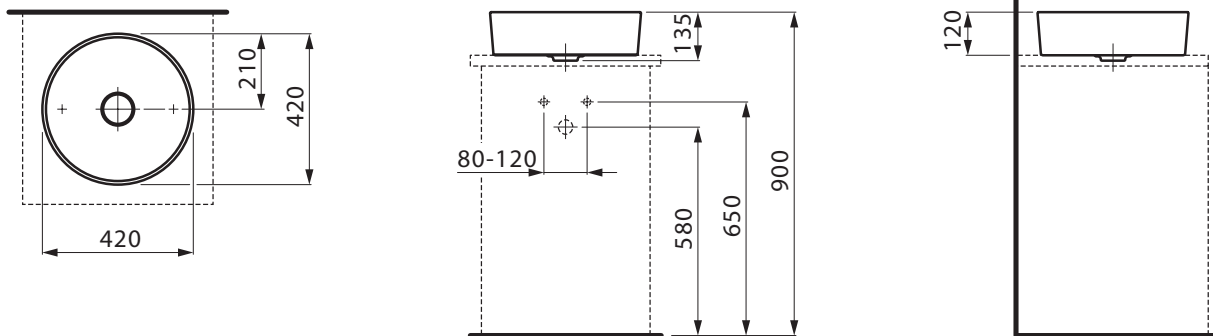

KARTELL BY LAUFEN

WASHBASIN ROUND BOWL

420mm

SPECIFICATIONS

Recommended use	Domestic, hotel and commercial
Materials	SaphirKeramik
Colour availability	White
Fixing requirements	Silicone to counter top
Overflow	No
Taphole availability	0
Plug and waste	Open free flow waste included
Weight	6kg