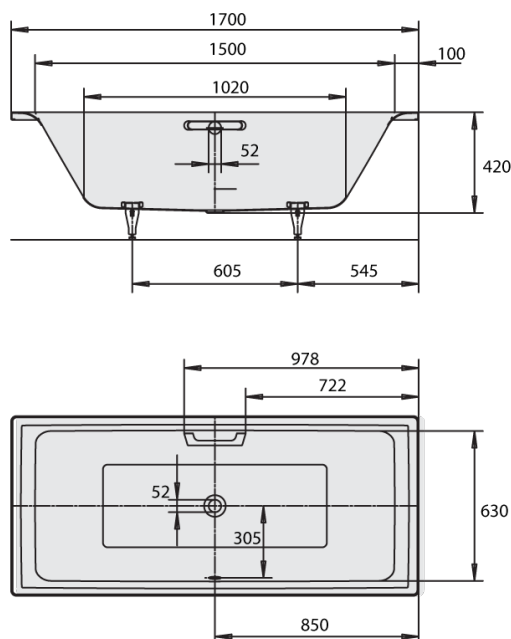

Kaldewei Puro Duo 1700x750x420 with Overflow White

2263836

SPECIFICATIONS

Recommended Use	Domestic, Hotel & Commercial
Material	Steel Enamel
Colour	White
Capacity	122 ltr
Weight	48 kg
Overflow Configuration	Overflow
Mounting	Inset
Plug & Waste Size	40mm
Plug & Waste	Included

WARRANTY

Warranty - Domestic Use	30 Years
Parts Replacement Only	12 Months

Please refer to Warranty Page for full Terms and Conditions

Dimensions are nominal measurements only.

CLEANING RECOMMENDATIONS:

We recommend the use of soapy water or approved cleaners. This product should not be cleaned with abrasive materials. Damage caused by any improper treatment is not covered by the product warranty. Refer to Warranty Conditions

Disclaimer: Products in this specification manual must by regulation be installed by licensed and registered trade people. The manufacturer/distributor reserves the right to vary specifications or delete models from their range without prior notification. Dimensions are nominal measurements only. Dimensions and set-outs listed are correct at time of publication however the manufacturer/distributor takes no responsibility for printing errors.

Published 01/12/2022

To see the complete Kaldewei range go to www.reece.com.au