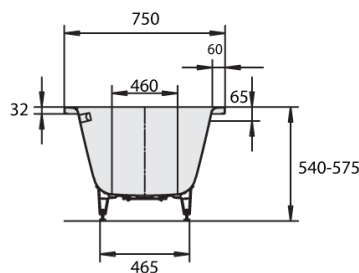

Kaldewei Puro Duo 1700x750x420 with Overflow White

2263836

SPECIFICATIONS

Recommended Use	Domestic, Hotel & Commercial
Material	Steel Enamel
Colour	White
Capacity	122 ltr
Weight	48 kg
Overflow Configuration	Overflow
Mounting	Inset
Plug & Waste Size	40mm
Plug & Waste	Included

WARRANTY

Warranty - Domestic Use	30 Years
Parts Replacement Only	12 Months

Please refer to Warranty Page for full Terms and Conditions

Dimensions are nominal measurements only.

CLEANING RECOMMENDATIONS:

We recommend the use of soapy water or approved cleaners. This product should not be cleaned with abrasive materials. Damage caused by any improper treatment is not covered by the product warranty. Refer to Warranty Conditions

Disclaimer: Products in this specification manual must by regulation be installed by licensed and registered trade people. The manufacturer/distributor reserves the right to vary specifications or delete models from their range without prior notification. Dimensions are nominal measurements only. Dimensions and set-outs listed are correct at time of publication however the manufacturer/distributor takes no responsibility for printing errors.

Published 01/12/2022

To see the complete Kaldewei range go to www.reece.com.au