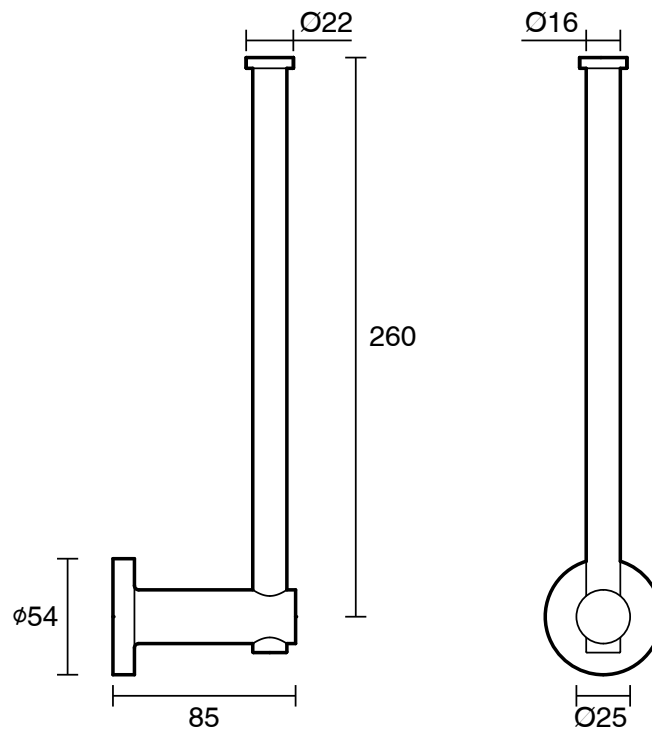

S U S S E X

Sussex Scala Double Spare Toilet Roll Holder LUX PVD Brushed Platinum Gold

2268352

SPECIFICATIONS	
Recommended Use	Domestic;Hotel;Commercial
Colour Finish	Brushed Platinum Gold
Primary Material	Brass
WARRANTY	
Replacement Only - Domestic Use (Years)	15
Parts Replacement Only (Years)	15
<i>Please refer to Warranty Page for full Terms and Conditions</i>	

**Disclaimer:** Products in this specification manual must by regulation be installed by licensed and registered trade people. The manufacturer/distributor reserves the right to vary specifications or delete models from their range without prior notification. Dimensions are nominal measurements only. Dimensions and set-outs listed are correct at time of publication however the manufacturer/distributor takes no responsibility for printing errors.