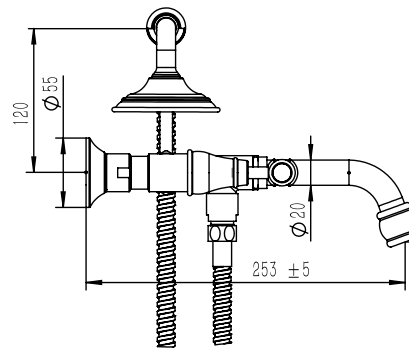

**Milli Voir Wall Mounted Telephone Bath Set Lever Porcelain Handles Brushed Gold (3 Star)**

2266227

SPECIFICATIONS	
Recommended Use	Domestic, Hotel & Commercial
Colour	Brushed Gold
Body Material	DR Brass
Recommended Pressure Range	150 - 500 kPa
Maximum Continuous Working Temperature	80 deg C
Suitable for Storage Tank Hot Water	Yes
Suitable for Continuous Flow Hot Water	Yes
Suitable for Gravity Feed Hot Water	No
WARRANTY	
Warranty - Domestic Use	15 Years
Spare Parts & Labour	12 Months
<i>Please refer to Warranty Page for full Terms and Conditions</i>	

**Disclaimer:** Products in this specification manual must by regulation be installed by licensed and registered trade people. The manufacturer/distributor reserves the right to vary specifications or delete models from their range without prior notification. Dimensions are nominal measurements only. Dimensions and set-outs listed are correct at time of publication however the manufacturer/distributor takes no responsibility for printing errors.