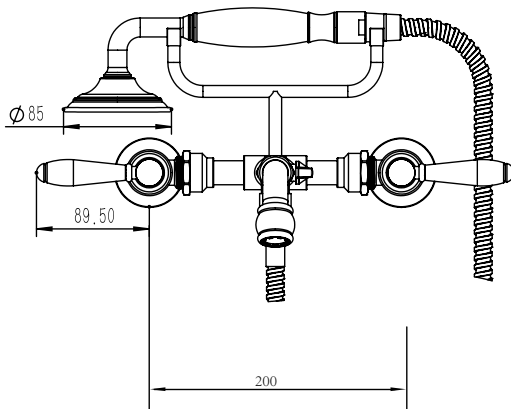

**Milli Voir Wall Mounted Telephone Bath Set Lever Porcelain Handles Brushed Gold (3 Star)**

2266227

SPECIFICATIONS	
Recommended Use	Domestic, Hotel & Commercial
Colour	Brushed Gold
Body Material	DR Brass
Recommended Pressure Range	150 - 500 kPa
Maximum Continuous Working Temperature	80 deg C
Suitable for Storage Tank Hot Water	Yes
Suitable for Continuous Flow Hot Water	Yes
Suitable for Gravity Feed Hot Water	No
WARRANTY	
Warranty - Domestic Use	15 Years
Spare Parts & Labour	12 Months
<i>Please refer to Warranty Page for full Terms and Conditions</i>	

**Disclaimer:** Products in this specification manual must by regulation be installed by licensed and registered trade people. The manufacturer/distributor reserves the right to vary specifications or delete models from their range without prior notification. Dimensions are nominal measurements only. Dimensions and set-outs listed are correct at time of publication however the manufacturer/distributor takes no responsibility for printing errors.