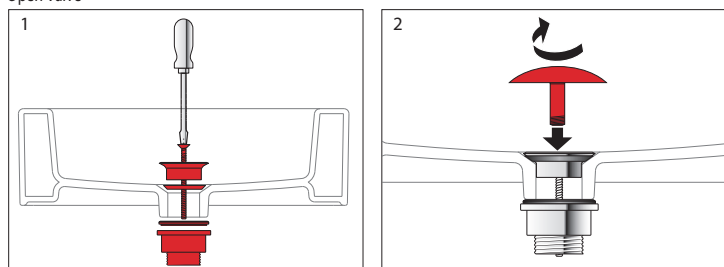

# Laufen Ino Wall Basin with Shelf Right Hand Bowl with Fixing Bolts & Overflow No Taphole 900mm White

## INSTALLATION INSTRUCTIONS - WALL BASIN:

Washbasins / Open valve / click clack valve

**EN** Guarantee/Liability only when assembled by a licensed plumber in accordance with the instructions and local regulations.

Open Valve

Click Clack Valve

Push to Close  
 Push to Open

**Plumbers, please ensure a copy of the Installation Instructions are left with the end user for future reference**

## Laufen Ino Wall Basin with Shelf Right Hand Bowl with Fixing Bolts & Overflow No Taphole 900mm White