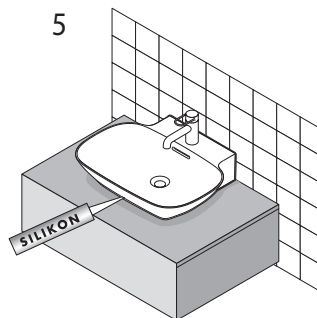

Laufen Ino Wall Basin with Shelf Right Hand Bowl with Fixing Bolts & Overflow No Taphole 900mm White

INSTALLATION INSTRUCTIONS - COUNTER BASIN:

8.1630.0/.2

Einbauwaschtisch von oben
Basin á inserer
Lavabo per installazione sopra il piano del mobile
Drop-in basin
Lavabo de encimera
Opbouwwashtafel
Zápustné umyvadlo
Įleidžiamas praustuvas
Umywalka blatowa
Felülról beépíthető mosdó
Встраиваемая раковина
Умивалник за вграждане

8.9630.0/.2

Schablone
Gabarit
Sagoma
Template
Plantilla
Sjabloon
Šablona
Šablonas
Szablon
Sablon
Лекало
Шаблон

CLEANING RECOMMENDATIONS:

We recommend the use of soapy water or approved cleaners. This product should not be cleaned with abrasive materials. Damage caused by any improper treatment is not covered by the product warranty. Refer to Warranty Conditions