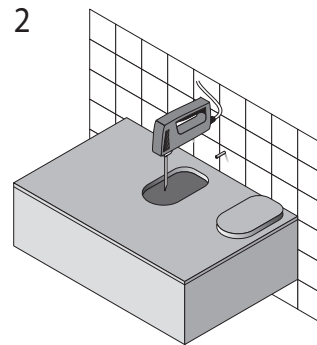

Laufen Ino Wall Basin with Shelf Right Hand Bowl with Fixing Bolts & Overflow No Taphole 900mm White

INSTALLATION INSTRUCTIONS - COUNTER BASIN:

8.1630.0/.2

Einbauwaschtisch von oben
Basin á inserer
Lavabo per installazione sopra il piano del mobile
Drop-in basin
Lavabo de encimera
Opbouwwashtafel
Zápustné umyvadlo
Įleidžiamas praustuvas
Umywalka blatowa
Felülról beépíthető mosdó
Встраиваемая раковина
Умивалник за вграждане

8.9630.0/.2

Schablone
Gabarit
Sagoma
Template
Plantilla
Sjabloon
Šablona
Šablonas
Szablon
Sablon
Лекало
Шаблон

CLEANING RECOMMENDATIONS:

We recommend the use of soapy water or approved cleaners. This product should not be cleaned with abrasive materials. Damage caused by any improper treatment is not covered by the product warranty. Refer to Warranty Conditions