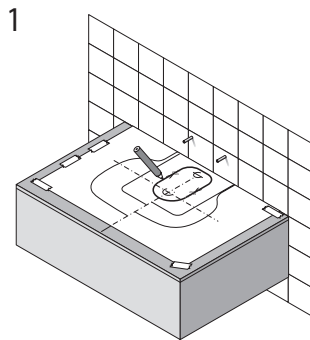

Laufen Ino Wall Basin with Shelf Right Hand Bowl with Fixing Bolts & Overflow No Taphole 900mm White

INSTALLATION INSTRUCTIONS - COUNTER BASIN:

8.1630.0/.2

Einbauwaschtisch von oben
Basin á inserer
Lavabo per installazione sopra il piano del mobile
Drop-in basin
Lavabo de encimera
Opbouwwashtafel
Zápustné umyvadlo
Įleidžiamas praustuvas
Umywalka blatowa
Felülról beépíthető mosdó
Встраиваемая раковина
Умивалник за вграждане

8.9630.0/.2

Schablone
Gabarit
Sagoma
Template
Plantilla
Sjabloon
Šablona
Šablonas
Szablon
Sablon
Лекало
Шаблон

CLEANING RECOMMENDATIONS:

We recommend the use of soapy water or approved cleaners. This product should not be cleaned with abrasive materials. Damage caused by any improper treatment is not covered by the product warranty. Refer to Warranty Conditions