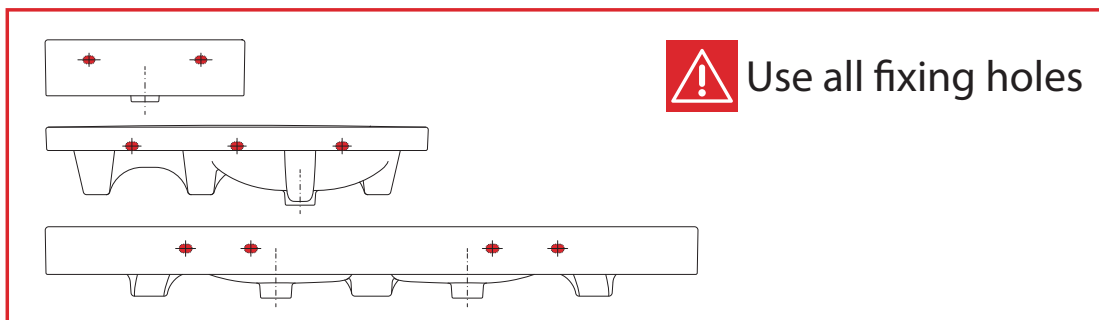

# Laufen Ino Wall Basin with Shelf Right Hand Bowl with Fixing Bolts & Overflow No Taphole 900mm White

## INSTALLATION INSTRUCTIONS - WALL BASIN:

Washbasins / Open valve / click clack valve

**EN** Guarantee/Liability only when assembled by a licensed plumber in accordance with the instructions and local regulations.

## Laufen Ino Wall Basin with Shelf Right Hand Bowl with Fixing Bolts & Overflow No Taphole 900mm White