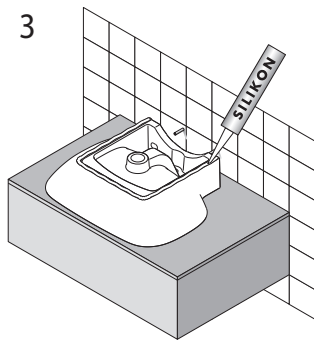

Laufen Ino Wall Basin with Shelf Right Hand Bowl with Fixing Bolts & Overflow No Taphole 900mm White

INSTALLATION INSTRUCTIONS - COUNTER BASIN:

8.1630.0/.2

Einbauwaschtisch von oben
Basin á inserer
Lavabo per installazione sopra il piano del mobile
Drop-in basin
Lavabo de encimera
Opbouwwashtafel
Zápustné umyvadlo
Įleidžiamas praustuvas
Umywalka blatowa
Felülról beépíthető mosdó
Встраиваемая раковина
Умивалник за вграждане

8.9630.0/.2

Schablone
Gabarit
Sagoma
Template
Plantilla
Sjabloon
Šablona
Šablonas
Szablon
Sablon
Лекало
Шаблон

CLEANING RECOMMENDATIONS:

We recommend the use of soapy water or approved cleaners. This product should not be cleaned with abrasive materials. Damage caused by any improper treatment is not covered by the product warranty. Refer to Warranty Conditions