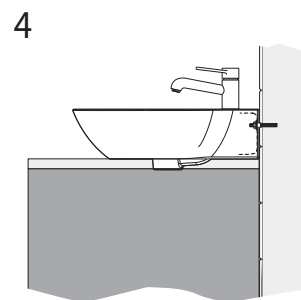

Laufen Ino Wall Basin with Shelf Right Hand Bowl with Fixing Bolts & Overflow No Taphole 900mm White

INSTALLATION INSTRUCTIONS - COUNTER BASIN:

8.1630.0/.2

Einbauwaschtisch von oben
Basin á inserer
Lavabo per installazione sopra il piano del mobile
Drop-in basin
Lavabo de encimera
Opbouwwashtafel
Zápustné umyvadlo
Įleidžiamas praustuvas
Umywalka blatowa
Felülról beépíthető mosdó
Встраиваемая раковина
Умивалник за вграждане

8.9630.0/.2

Schablone
Gabarit
Sagoma
Template
Plantilla
Sjabloon
Šablona
Šablonas
Szablon
Sablon
Лекало
Шаблон

CLEANING RECOMMENDATIONS:

We recommend the use of soapy water or approved cleaners. This product should not be cleaned with abrasive materials. Damage caused by any improper treatment is not covered by the product warranty. Refer to Warranty Conditions