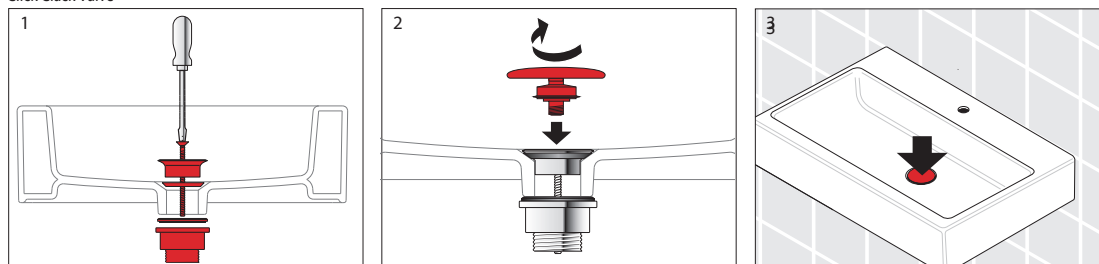

# Laufen Ino Wall Basin with Shelf Right Hand Bowl with Fixing Bolts & Overflow No Taphole 900mm White

## INSTALLATION INSTRUCTIONS - WALL BASIN:

Washbasins / Open valve / click clack valve

**EN** Guarantee/Liability only when assembled by a licensed plumber in accordance with the instructions and local regulations.

Open Valve

Click Clack Valve

Push to Close  
 Push to Open

**Plumbers, please ensure a copy of the Installation Instructions are left with the end user for future reference**

## Laufen Ino Wall Basin with Shelf Right Hand Bowl with Fixing Bolts & Overflow No Taphole 900mm White