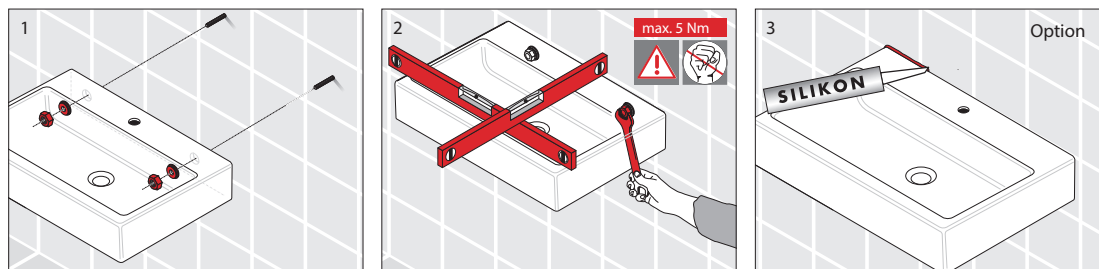

# Laufen Ino Wall Basin with Shelf Right Hand Bowl with Fixing Bolts & Overflow No Taphole 900mm White

## INSTALLATION INSTRUCTIONS - WALL BASIN:

Washbasins / Open valve / click clack valve

**EN** Guarantee/Liability only when assembled by a licensed plumber in accordance with the instructions and local regulations.

## Laufen Ino Wall Basin with Shelf Right Hand Bowl with Fixing Bolts & Overflow No Taphole 900mm White