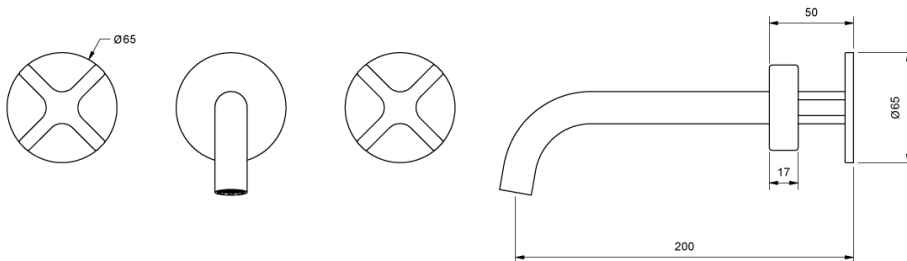

Milli Exo Wall Basin Set Gunmetal (4 Star)

2299060

SPECIFICATIONS

Recommended Use	Domestic, Hotel & Commercial
Colour	Gunmetal
Finish	Matte
Body Material	Electroplated Brass
Recommended Pressure Range	150 - 500 kPa
Maximum Continuous Working Temperature	80 deg C
Suitable for Storage Tank Hot Water	Yes
Suitable for Continuous Flow Hot Water	Yes
Suitable for Gravity Feed Hot Water	No

WARRANTY

Warranty - Domestic Use	15 Years
Spare Parts & Labour	5 Years

Please refer to Warranty Page for full Terms and Conditions