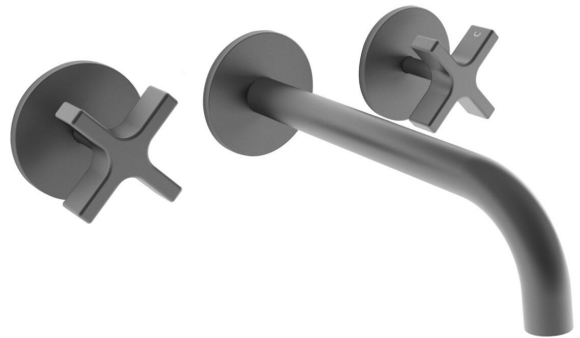

Milli Exo Wall Basin Set Gunmetal (4 Star)

2299060

SPECIFICATIONS

Recommended Use	Domestic, Hotel & Commercial
Colour	Gunmetal
Finish	Matte
Body Material	Electroplated Brass
Recommended Pressure Range	150 - 500 kPa
Maximum Continuous Working Temperature	80 deg C
Suitable for Storage Tank Hot Water	Yes
Suitable for Continuous Flow Hot Water	Yes
Suitable for Gravity Feed Hot Water	No

WARRANTY

Warranty - Domestic Use	15 Years
Spare Parts & Labour	5 Years

Please refer to Warranty Page for full Terms and Conditions