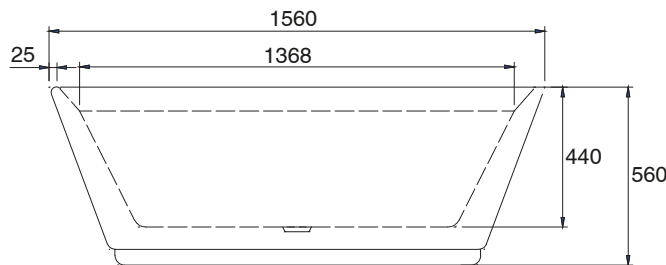

Posh Bristol Freestanding Bath 1560 x 750 x 560mm White

9504428

SPECIFICATIONS

Recommended Use	Domestic, Hotel & Commercial
Material	Sanitary Grade Acrylic
Colour	White
Capacity	200 ltr
Weight	37 kg
Overflow Configuration	No Overflow
Mounting	Freestanding
Plug & Waste Size	40mm
Plug & Waste	Sold Separately

WARRANTY

Warranty - Domestic Use	10 Years
Spare Parts & Labour	12 Months

Please refer to Warranty Page for full Terms and Conditions

Dimensions are nominal measurements only.

CLEANING RECOMMENDATIONS:

We recommend the use of soapy water or approved cleaners. This product should not be cleaned with abrasive materials. Damage caused by any improper treatment is not covered by the product warranty. Refer to Warranty Conditions

Disclaimer: Products in this specification manual must by regulation be installed by licensed and registered trade people. The manufacturer/distributor reserves the right to vary specifications or delete models from their range without prior notification. Dimensions are nominal measurements only. Dimensions and set-outs listed are correct at time of publication however the manufacturer/distributor takes no responsibility for printing errors.

Published 13/10/2023

To see the complete Posh range go to
www.reece.com.au