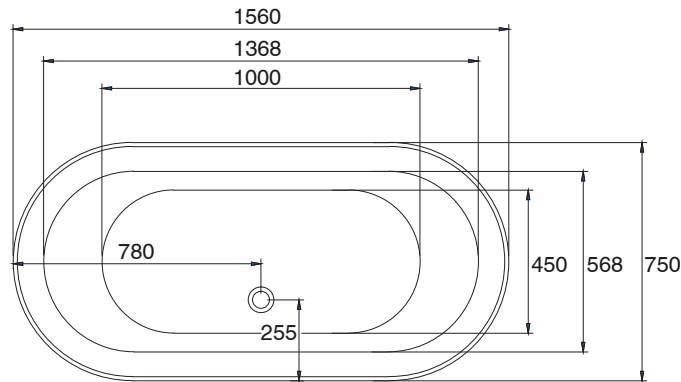

Posh Bristol Freestanding Bath 1560 x 750 x 560mm White

9504428

SPECIFICATIONS

Recommended Use	Domestic, Hotel & Commercial
Material	Sanitary Grade Acrylic
Colour	White
Capacity	200 ltr
Weight	37 kg
Overflow Configuration	No Overflow
Mounting	Freestanding
Plug & Waste Size	40mm
Plug & Waste	Sold Separately

WARRANTY

Warranty - Domestic Use	10 Years
Spare Parts & Labour	12 Months

Please refer to Warranty Page for full Terms and Conditions

Dimensions are nominal measurements only.

CLEANING RECOMMENDATIONS:

We recommend the use of soapy water or approved cleaners. This product should not be cleaned with abrasive materials. Damage caused by any improper treatment is not covered by the product warranty. Refer to Warranty Conditions

Disclaimer: Products in this specification manual must by regulation be installed by licensed and registered trade people. The manufacturer/distributor reserves the right to vary specifications or delete models from their range without prior notification. Dimensions are nominal measurements only. Dimensions and set-outs listed are correct at time of publication however the manufacturer/distributor takes no responsibility for printing errors.

Published 13/10/2023

To see the complete Posh range go to
www.reece.com.au