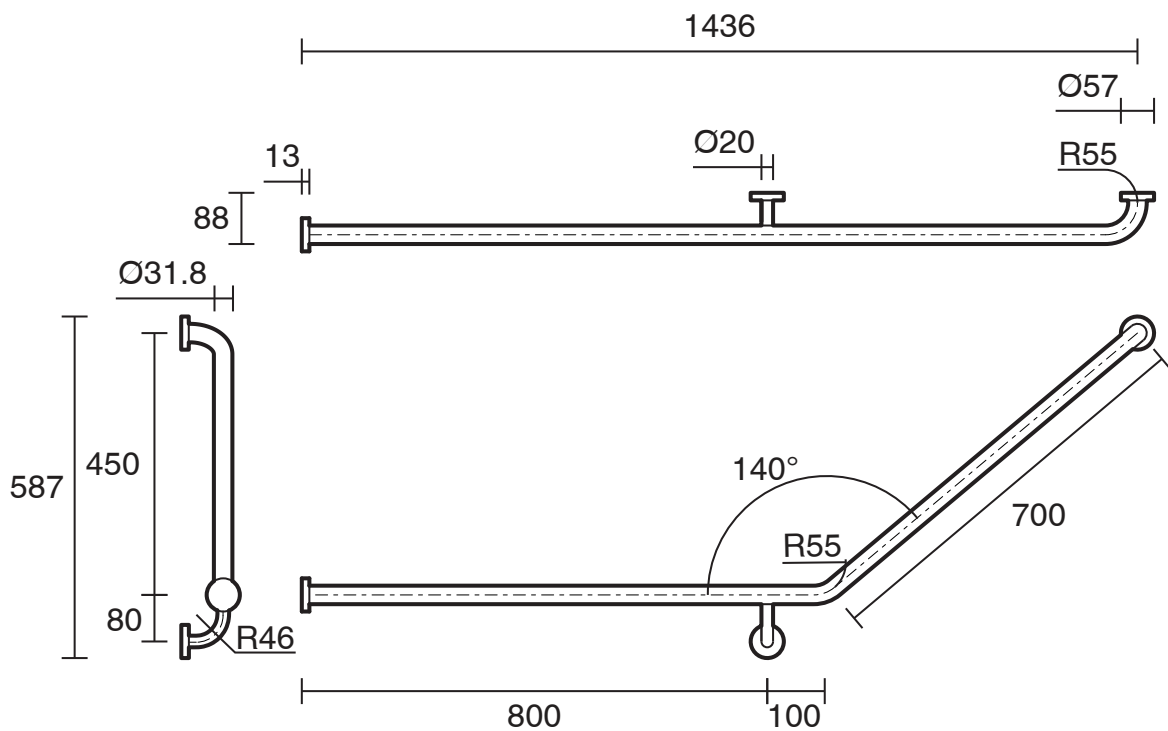

Mobi 900 x 700mm x 140 Degree Left Hand Corner Grab Rail Polished Stainless Steel

9502629

SPECIFICATIONS

Recommended Use	Domestic;Hotel;Commercial
Material	Stainless Steel 304
Colour	Polished Stainless Steel
Mounting	Wall

WARRANTY

Warranty - Domestic Use (Years)	7
Spare Parts & Labour (Years)	1

Please refer to Warranty Page for full Terms and Conditions

Dimensions are nominal measurements only.

CLEANING RECOMMENDATIONS:

We recommend the use of soapy water or approved cleaners. This product should not be cleaned with abrasive materials. Damage caused by any improper treatment is not covered by the product warranty. Refer to Warranty Conditions

Disclaimer: Products in this specification manual must by regulation be installed by licensed and registered trade people. The manufacturer/distributor reserves the right to vary specifications or delete models from their range without prior notification. Dimensions are nominal measurements only. Dimensions and set-outs listed are correct at time of publication however the manufacturer/distributor takes no responsibility for printing errors.

Published 25/03/2025

To see the complete Mobi range go to www.reece.com.au