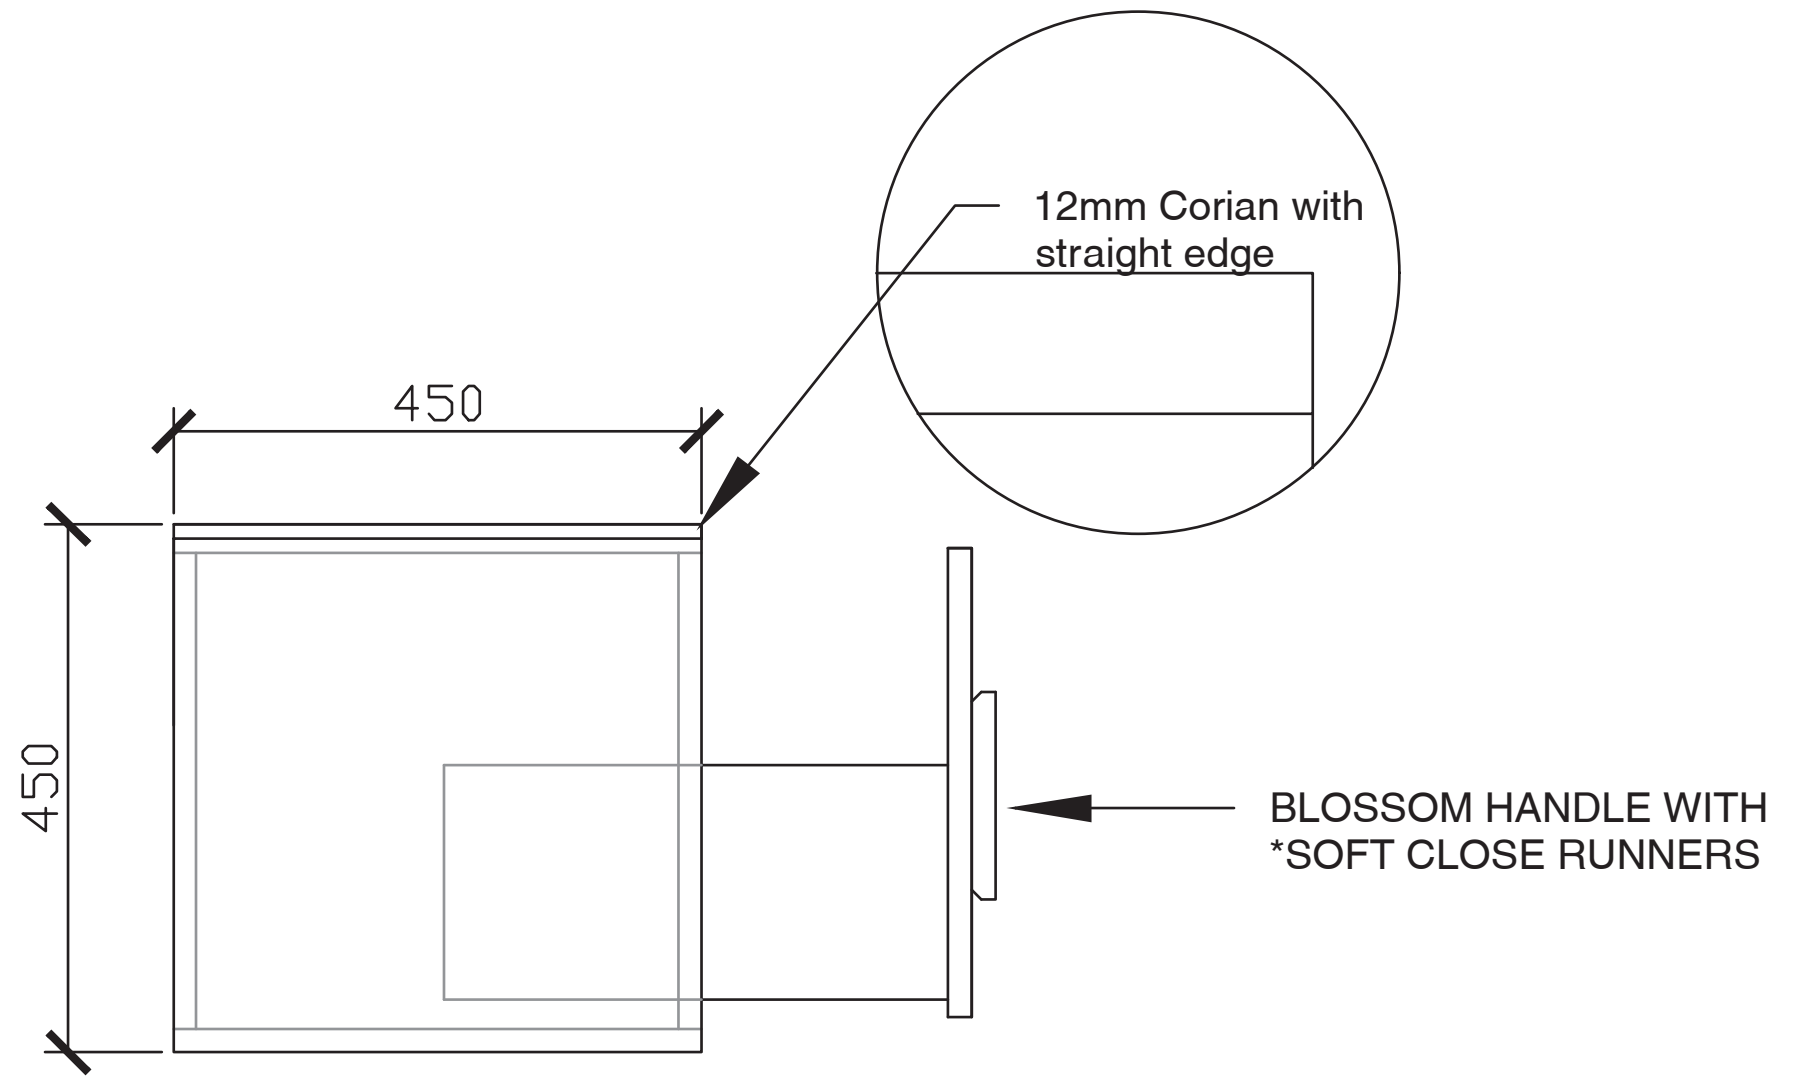

600W x 450D x 450H

**FULL DRAWER FRONT

SIDE VIEW for 500 & 600