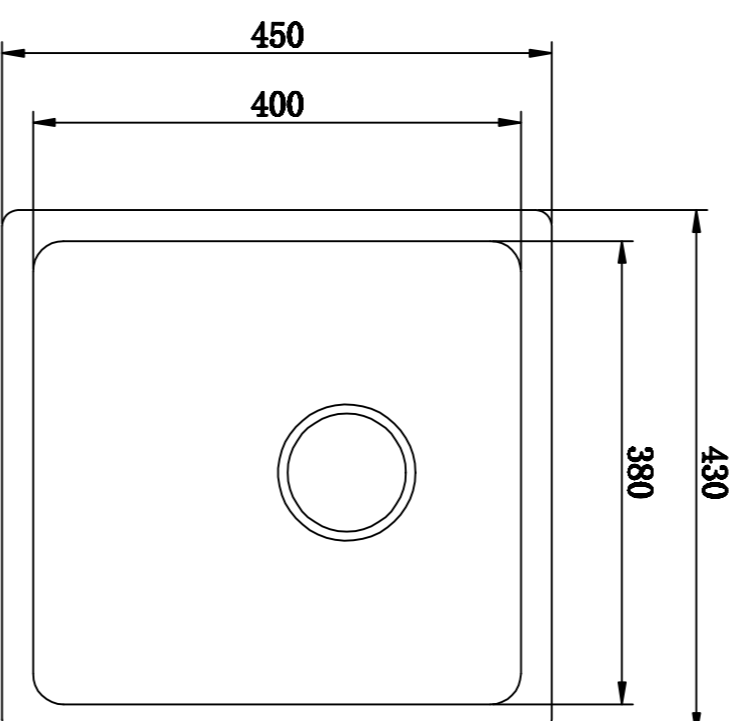

Memo Hugo Black Granite Sink Undermount Installation

Reece Code: 2402863 Memo Hugo Single Bowl Sink Nth G/Black

**Please note that cutout template is provided as a guide only.
This cutout template should be checked against actual sink unit
to determine correct fit.**