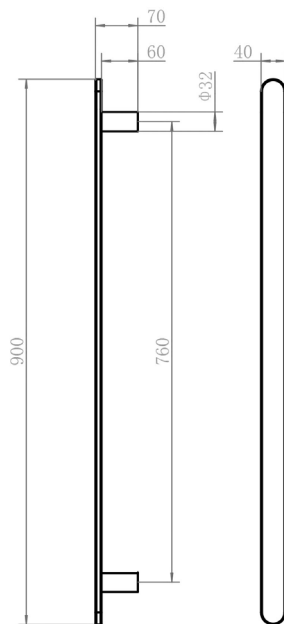

## Mizu Soothe Vertical Heated Towel Rail (Triple Pack) Brushed Gunmetal

2007892

SPECIFICATIONS	
Recommended Use	Domestic, Hotel & Commercial
Colour	Brushed Gunmetal
Material	Stainless Steel (304 Grade)
Electrical Connection	Hardwired
Electrical Connection Position	Optional Top or Bottom
Heating Method	Dry Element
Power Wattage	20 W
Voltage	12V AC 50/60Hz
IP Rating	IP45
WARRANTY	
Warranty - Domestic Use	7 Years
Spare Parts & Labour	12 Months
<i>Please refer to Warranty Page for full Terms and Conditions</i>	

Dimensions are nominal measurements only.

**Disclaimer:** Products in this specification manual must by regulation be installed by licensed and registered trade people. The manufacturer/distributor reserves the right to vary specifications or delete models from their range without prior notification. Dimensions are nominal measurements only. Dimensions and set-outs listed are correct at time of publication however the manufacturer/distributor takes no responsibility for printing errors.