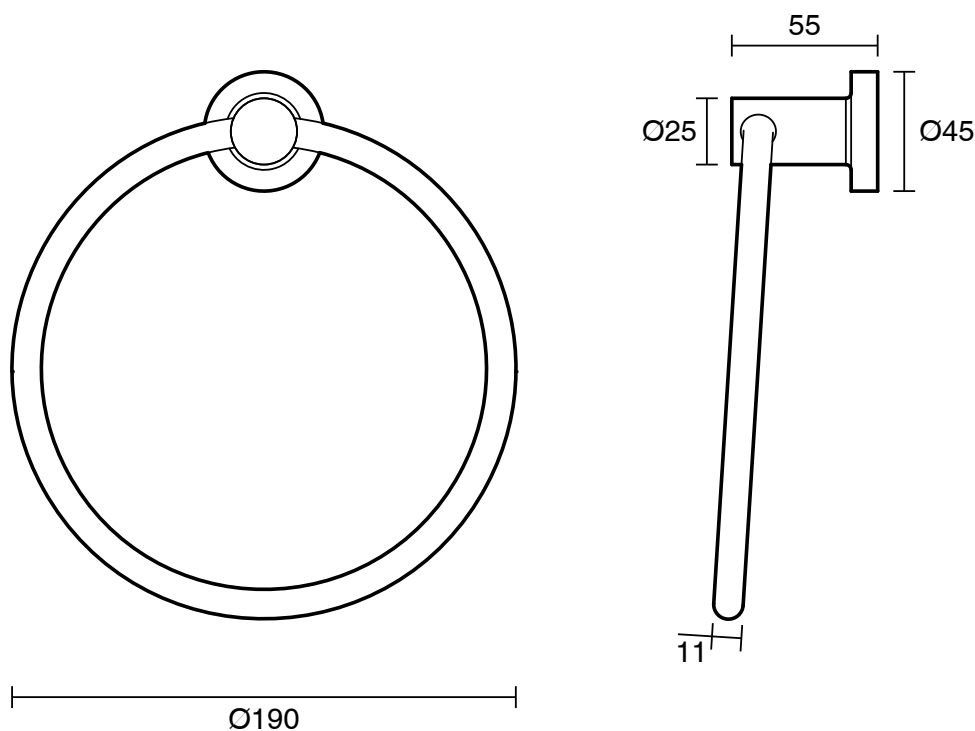

S U S S E X

Sussex Scala Guest Towel Ring Chrome

2261351

SPECIFICATIONS	
Recommended Use	Domestic;Hotel;Commercial
Colour Finish	Polished Chrome
Primary Material	Brass
WARRANTY	
Replacement Only - Domestic Use (Years)	15
Parts Replacement Only (Years)	15
<i>Please refer to Warranty Page for full Terms and Conditions</i>	

Disclaimer: Products in this specification manual must by regulation be installed by licensed and registered trade people. The manufacturer/distributor reserves the right to vary specifications or delete models from their range without prior notification. Dimensions are nominal measurements only. Dimensions and set-outs listed are correct at time of publication however the manufacturer/distributor takes no responsibility for printing errors.