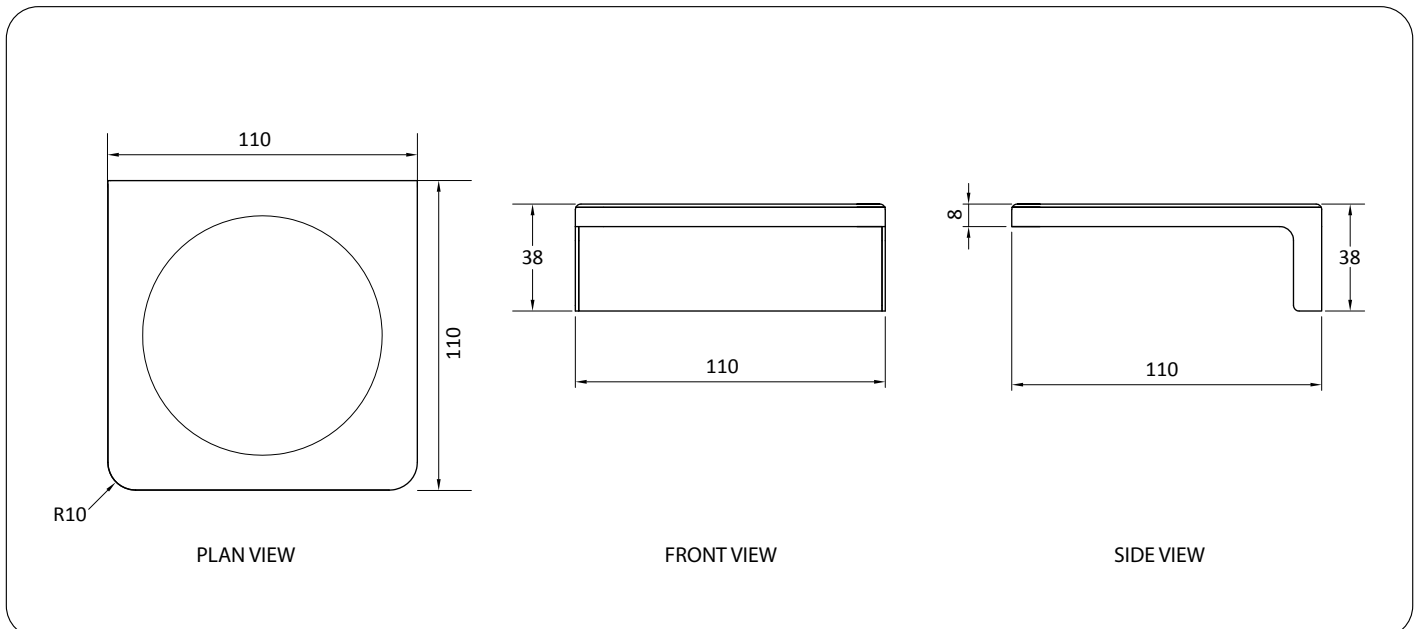

### Available Model

RBA1622-101

ënda Soap Dish

**Important:** Installation instructions and current rough-in details should be furnished with each fixture. Do not rough in without certified dimensions. Dimensions are subject to manufacturer's tolerance of +/-10mm.

### ënda Robe Hook #1

20mm[W] x 65mm[H] x  
21mm[D]

**RBA1622-102**

### ënda Soap Dish

110mm[W] x 38mm[H] x  
110mm[D]

**RBA1622-101**

### ënda Double Towel Rail

600mm[W] x 30mm[H] x  
105mm[D]

**RBA1622-109**