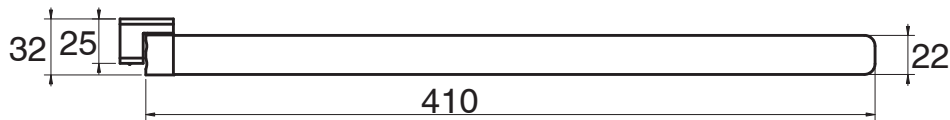

Milli Glance Swivel Towel Bars 430mm Chrome

9503863

SPECIFICATIONS

Recommended Use	Domestic, Hotel & Commercial
Colour	Chrome

WARRANTY

Replacement Only - Domestic Use 15 Years

Please refer to Warranty Page for full Terms and Conditions