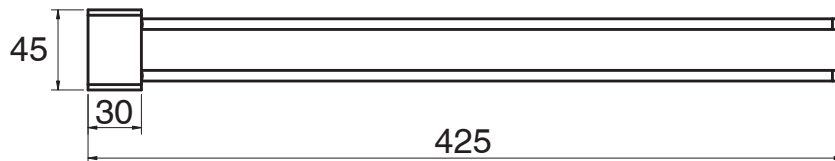

Milli Glance Swivel Towel Bars 430mm Chrome

9503863

SPECIFICATIONS

Recommended Use	Domestic, Hotel & Commercial
Colour	Chrome

WARRANTY

Replacement Only - Domestic Use 15 Years

Please refer to Warranty Page for full Terms and Conditions